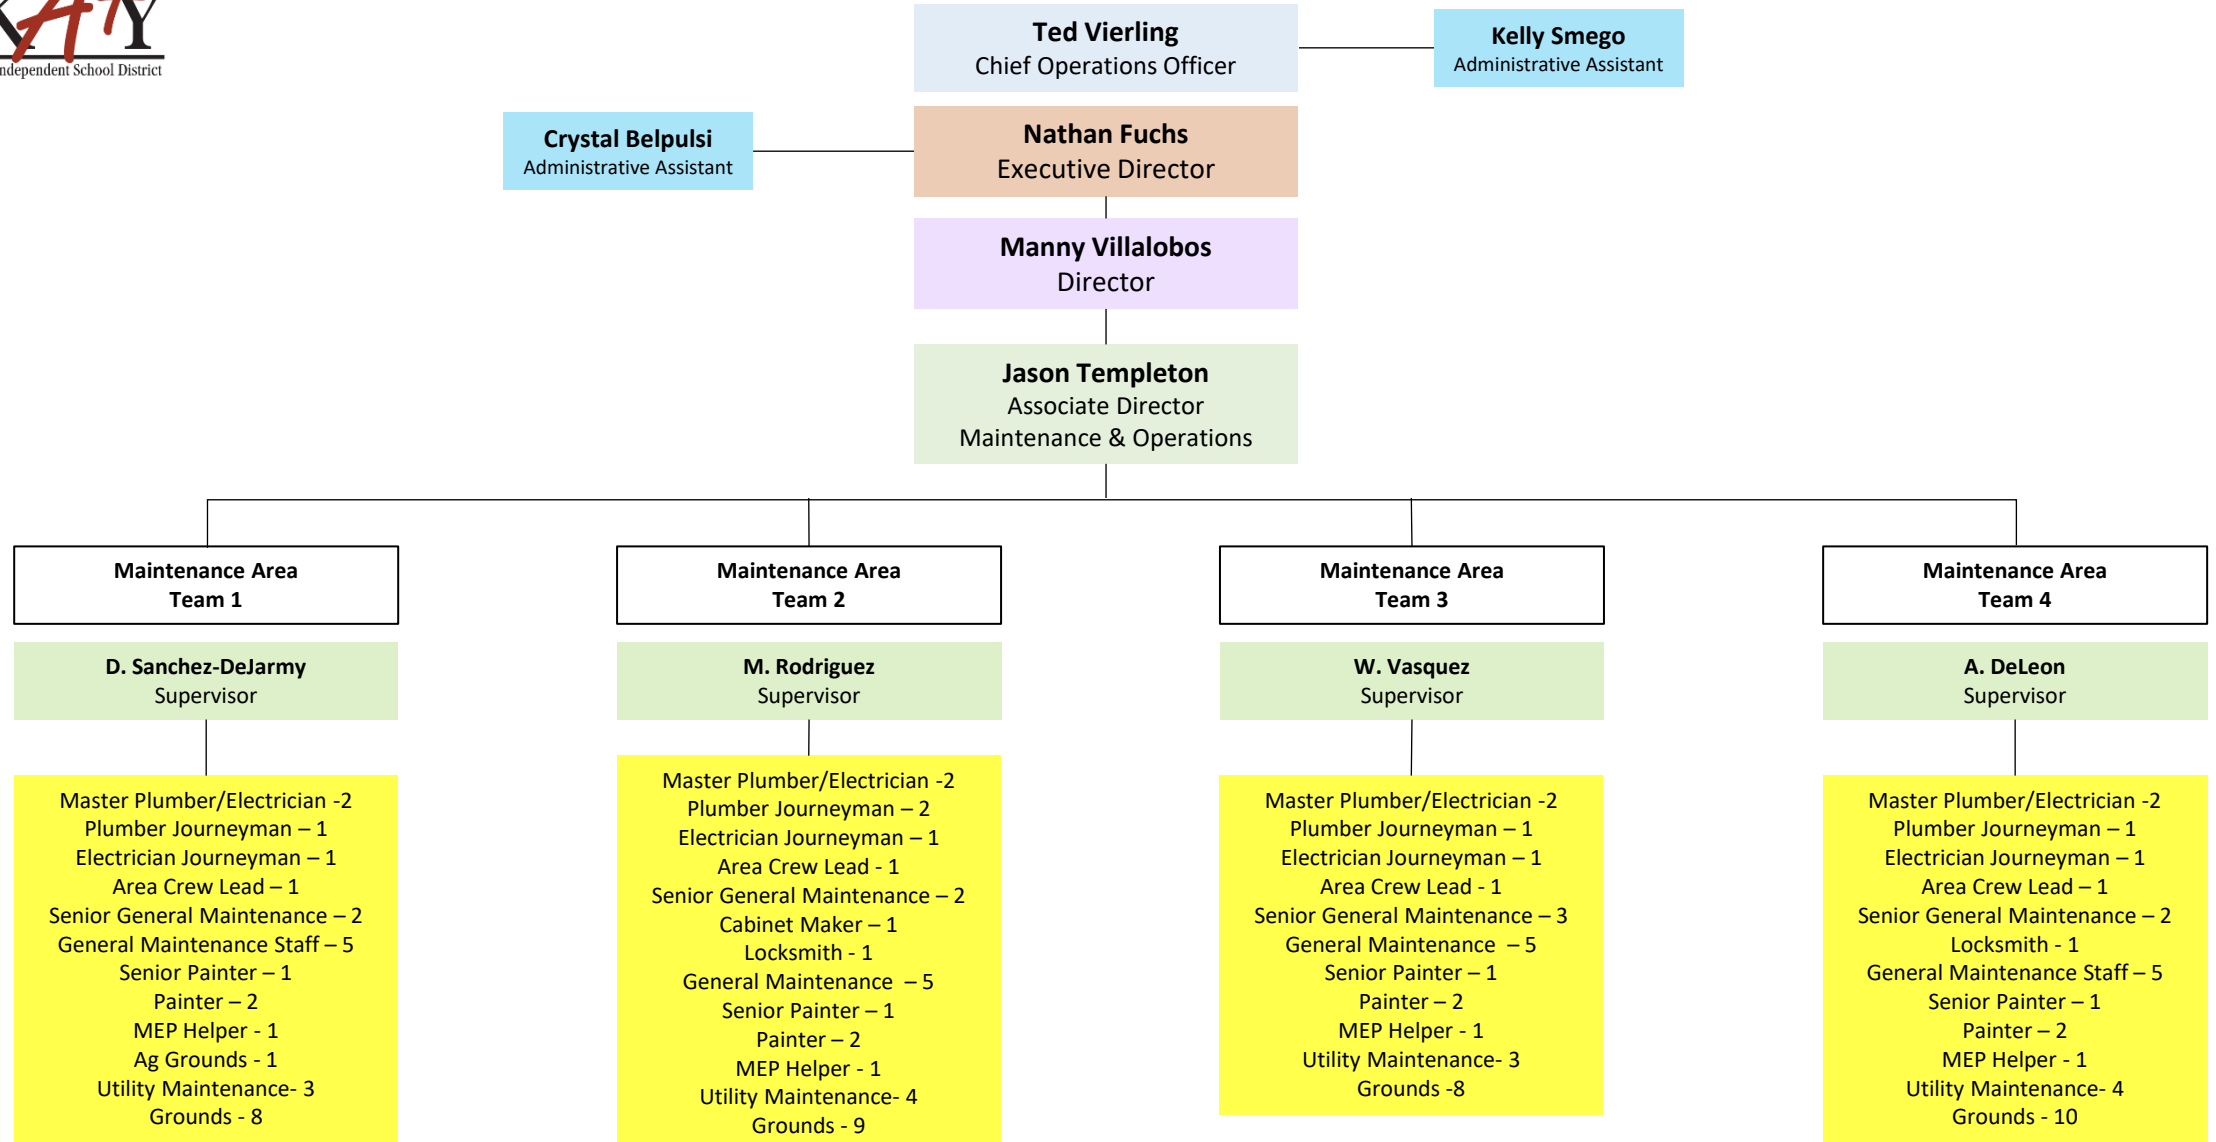

Senior Staff Level

Executive Level

Director Level

Coordinator/Mgr./Asst. Director Level

Paraprofessional

# Organizational Chart: Maintenance & Operations

12/5/2022

Senior Staff Level

Executive Level

Director Level

Coordinator/Mgr./Asst. Director Level

Paraprofessional

Hourly

# Organizational Chart: Maintenance & Operations

10/24/2022

# Organizational Chart: Maintenance

10/24/2022