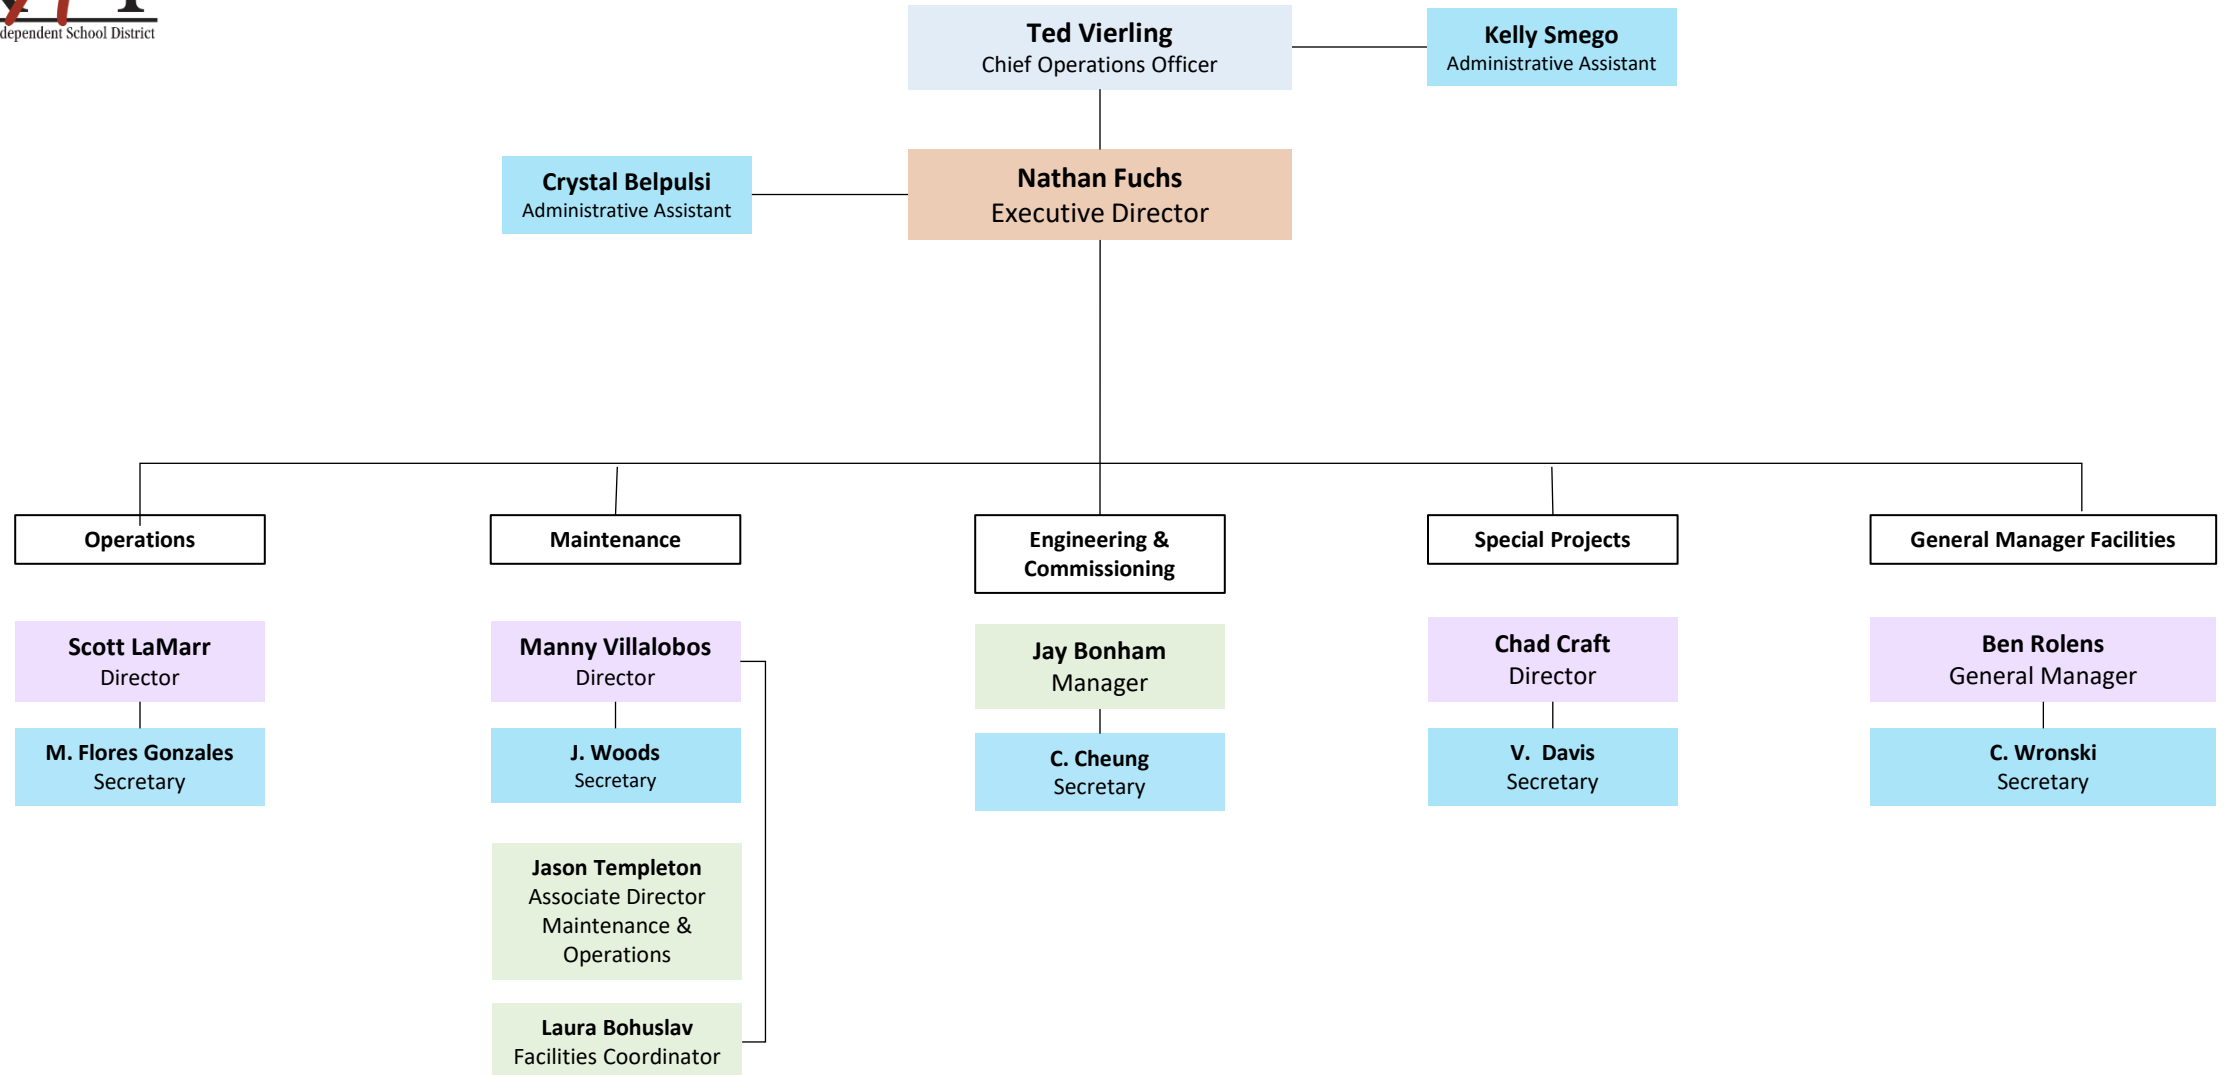

Senior Staff Level

Executive Level

Director Level

Coordinator/Mgr./Asst. Director Level

Paraprofessional

# Organizational Chart: Maintenance & Operations

12/5/2022

Senior Staff Level

Executive Level

Director Level

Coordinator/Mgr./Asst. Director Level

Paraprofessional

Hourly

# Organizational Chart: Maintenance & Operations

10/24/2022