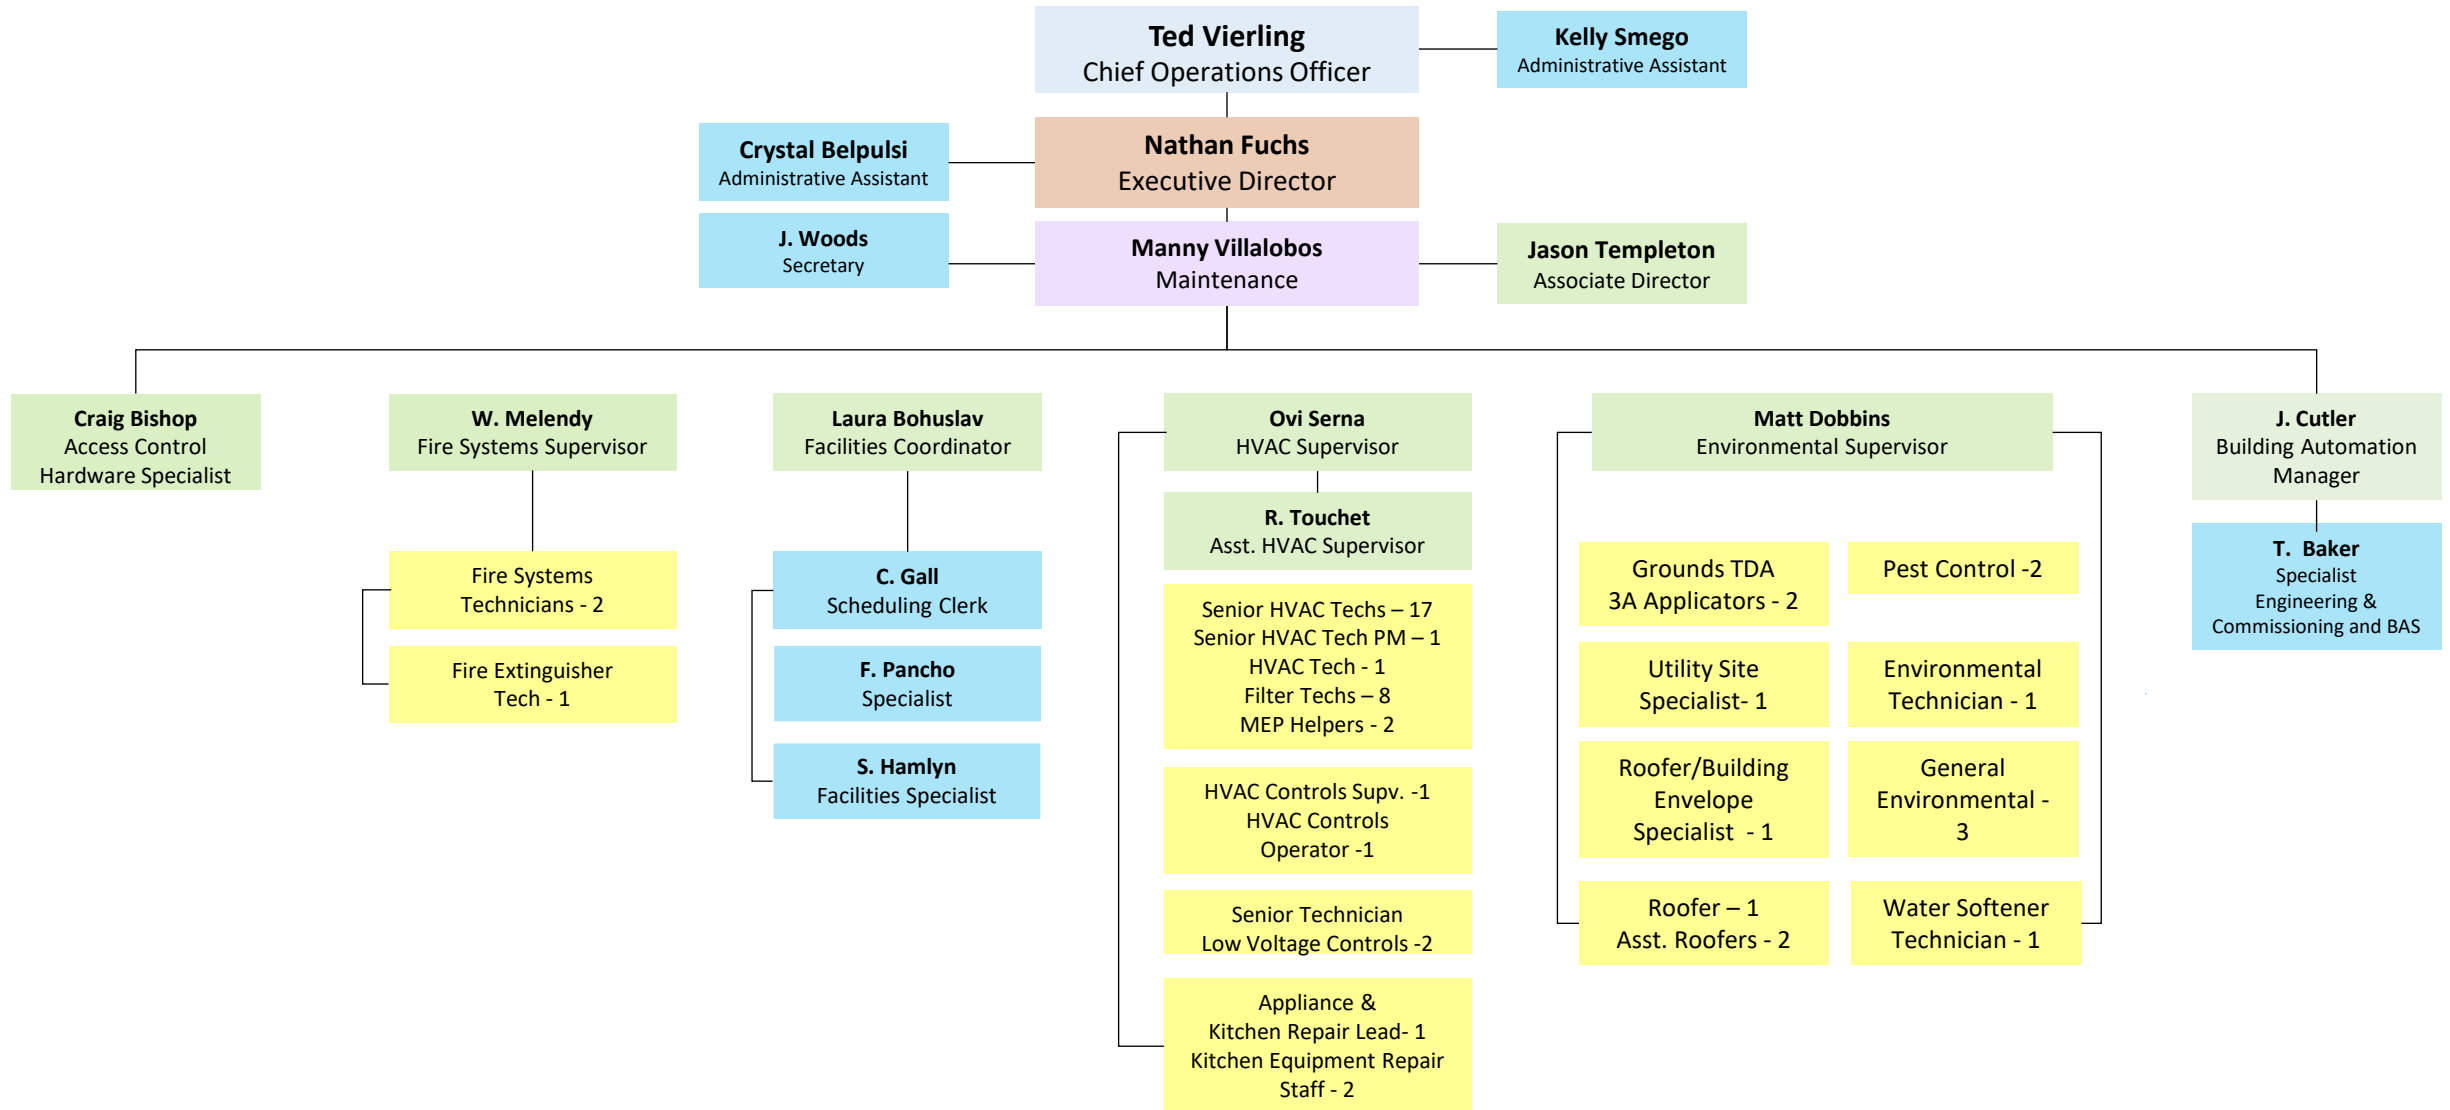

# Organizational Chart: Maintenance & Operations

12/5/2022

Senior Staff Level

Executive Level

Director Level

Coordinator/Mgr./Asst. Director Level

Paraprofessional

Hourly

# Organizational Chart: Maintenance & Operations

10/24/2022

# Organizational Chart: Maintenance

10/24/2022

# Organizational Chart: M & O Engineering & Commissioning

12/5/2022