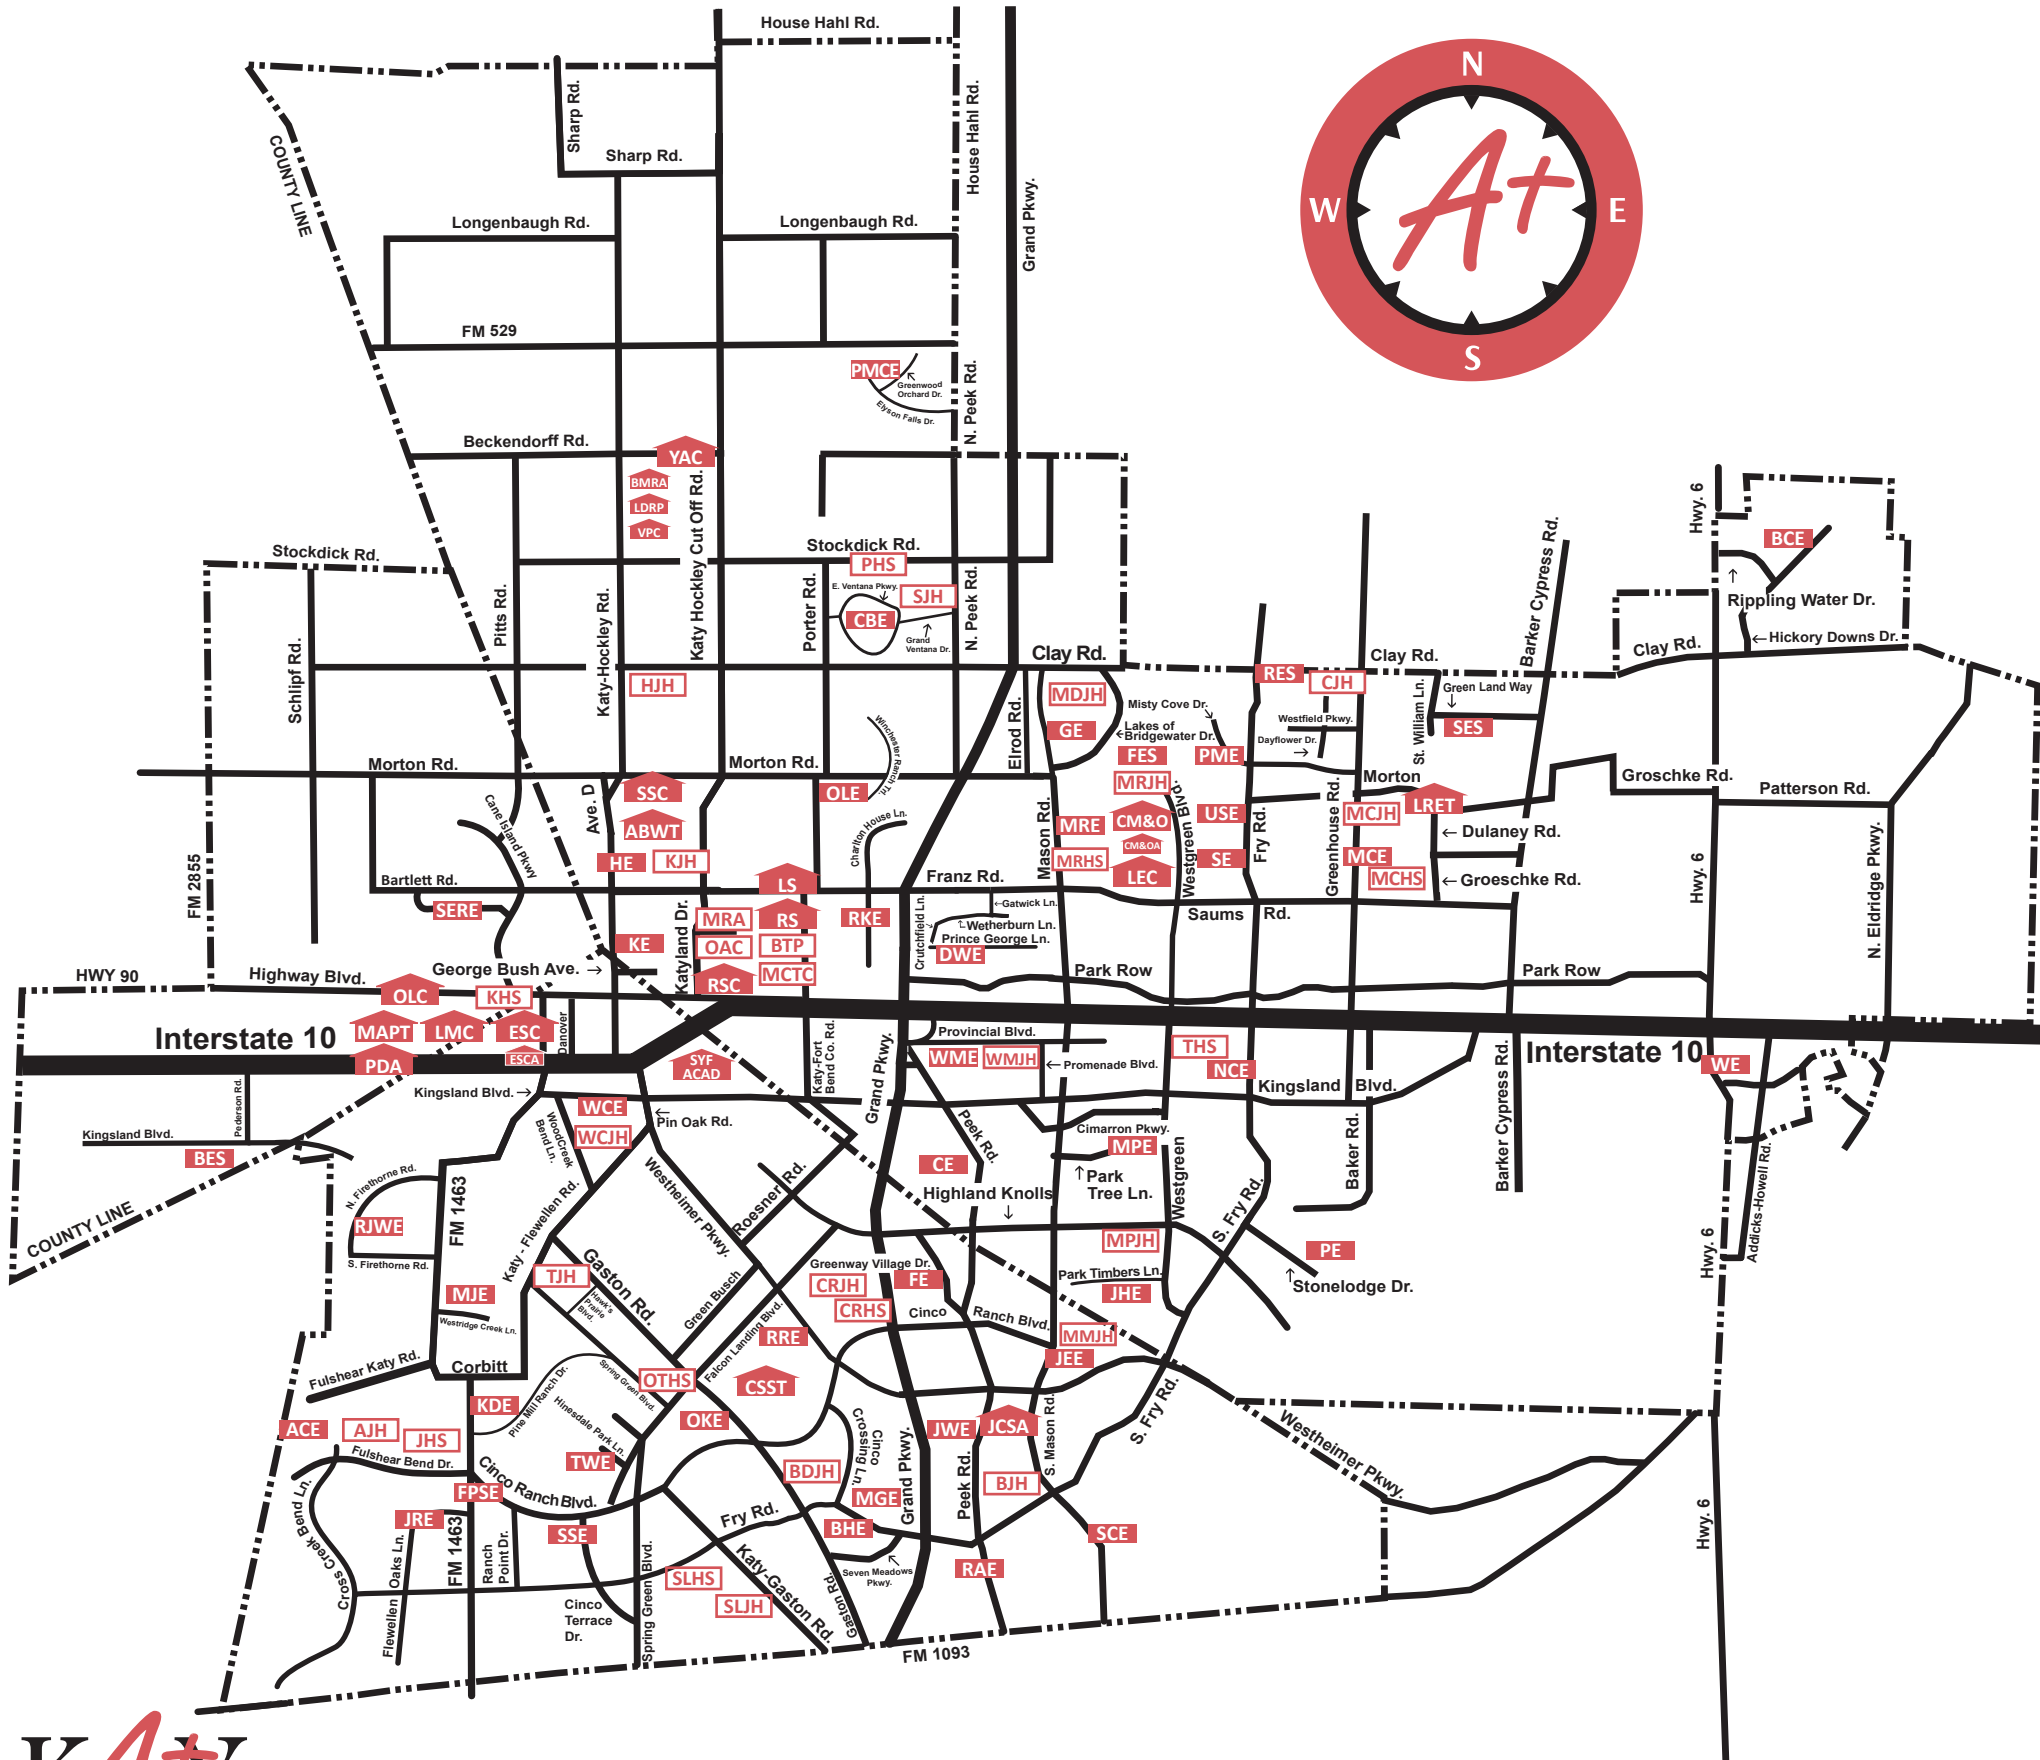

Katy ISD Map

Elementary Schools

- **RAE** Roosevelt Alexander Elementary
- **BCE** Bear Creek Elementary
- **CBE** Catherine Bethke Elementary
- **BES** Robert & Felice Bryant Elementary
- **ACE** Amy Campbell Elementary
- **CE** Cimarron Elementary
- **SCE** Sue Creech Elementary
- **KDE** Keiko Davidson Elementary
- **JEE** Jo Ella Exley Elementary
- **FE** Edna Mae Fielder Elementary
- **FES** Franz Elementary
- **GE** Loraine T. Golbow Elementary
- **MGE** Michael L. Griffin Elementary
- **JHE** Jeanette Hayes Elementary
- **BHE** Bonnie Holland Elementary
- **HE** Zelma Hutsell Elementary
- **MJE** MayDell Jenks Elementary
- **KE** Katy Elementary
- **OKE** Odessa Kilpatrick Elementary
- **RKE** Robert E. King Elementary
- **OLE** Olga Leonard Elementary
- **MCE** Mayde Creek Elementary
- **PMCE** Peter H. McElwain Elementary
- **PME** Polly Ann McRoberts Elementary
- **MPE** Memorial Parkway Elementary
- **MRE** Morton Ranch Elementary
- **NCE** Nottingham Country Elementary
- **PE** Hazel S. Pattison Elementary
- **JRE** James E. Randolph Elementary
- **RES** Jack & Sharon Rhoads Elementary
- **SERE** Steve & Elaine Robertson Elementary
- **RRE** Roberta Wright Rylander Elementary
- **SES** Jean & Betty Schmalz Elementary
- **FPSE** Fred & Patti Shafer Elementary
- **SSE** Stan C. & Patsy Stanley Elementary
- **USE** Ursula Stephens Elementary
- **SE** Sundown Elementary
- **WME** West Memorial Elementary
- **JWE** James Williams Elementary
- **TWE** Tom Wilson Elementary
- **DWE** Diane Winborn Elementary
- **WE** Maurice L. Wolfe Elementary
- **RJWE** Ray & Jamie Wolman Elementary
- **WCE** WoodCreek Elementary

Secondary Schools

- **AJH** Joe M. Adams Junior High
- **BJH** Rodger & Ellen Beck Junior High
- **BDJH** Beckendorff Junior High
- **CJH** Cardiff Junior High
- **CRJH** Cinco Ranch Junior High
- **HJH** Haskett Junior High
- **KJH** Katy Junior High
- **MCJH** Mayde Creek Junior High
- **MDJH** T.H. McDonald Junior High
- **MMJH** Garland McMeans Junior High
- **MPJH** Memorial Parkway Junior High
- **MRJH** Morton Ranch Junior High
- **SLJH** Seven Lakes Junior High
- **SJH** Stockdick Junior High
- **TJH** James & Sharon Tays Junior High
- **WMJH** West Memorial Junior High
- **WCJH** WoodCreek Junior High
- **CRHS** Cinco Ranch High School
- **JHS** Jordan High School
- **KHS** Katy High School
- **MCHS** Mayde Creek High School
- **MRHS** Morton Ranch High School
- **PHS** Patricia E. Paetow High School
- **SLHS** Seven Lakes High School
- **THS** James E. Taylor High School
- **OTHS** Obra D. Tompkins High School
- **MCTC** Arthur Miller Career & Technology Center
- **MRA** Martha Raines Academy
- **OAC** Opportunity Awareness Center
- **BTP** Behavior Transition Program

Central Facilities