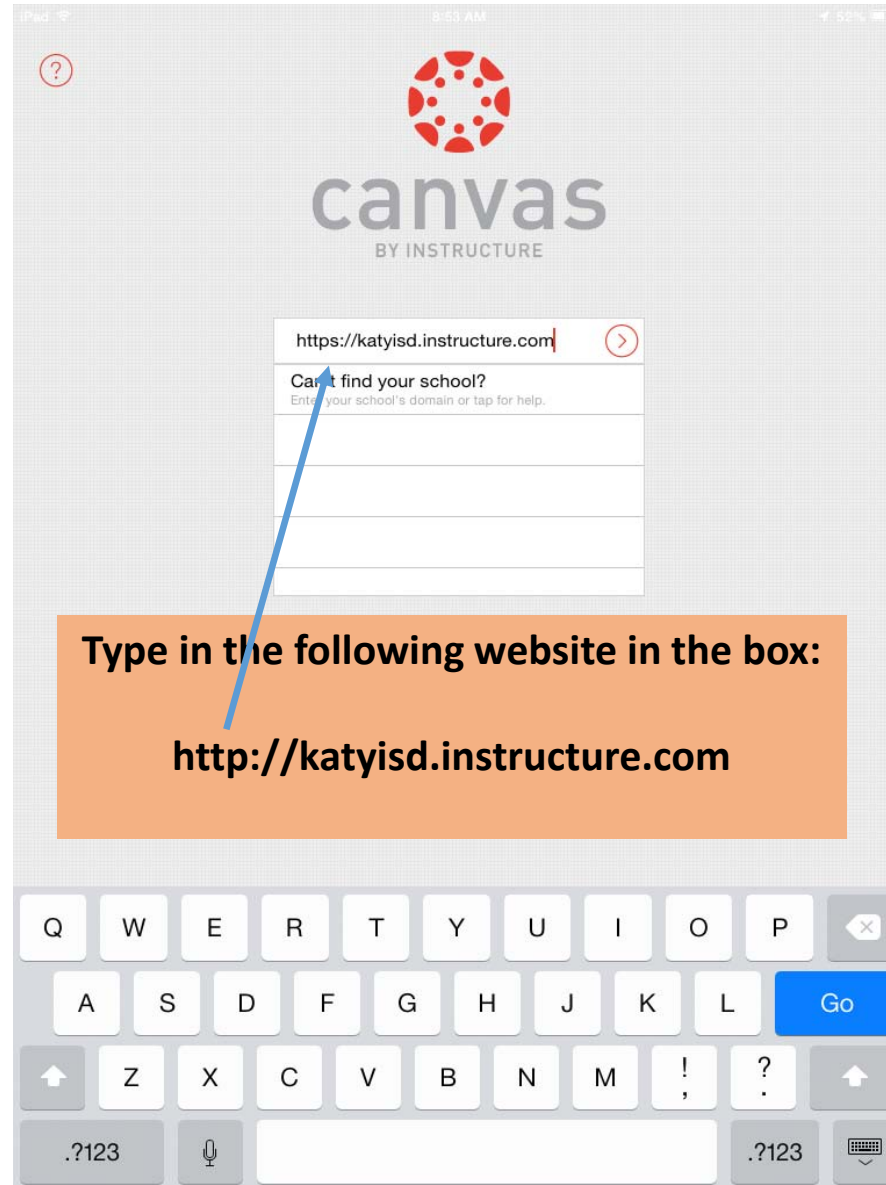

How to sign into Canvas using the app

The Canvas App is available both in the Android and Apple stores

Apple Store:

<https://itunes.apple.com/us/app/canvas-by-instructure/id480883488?mt=8>

Google Play Store:

<https://play.google.com/store/apps/details?id=com.instructure.candroid&hl=en>

Click on the App on your device

Type in the following website in the box:

<http://katyisd.instructure.com>

katyisd.instructure.com