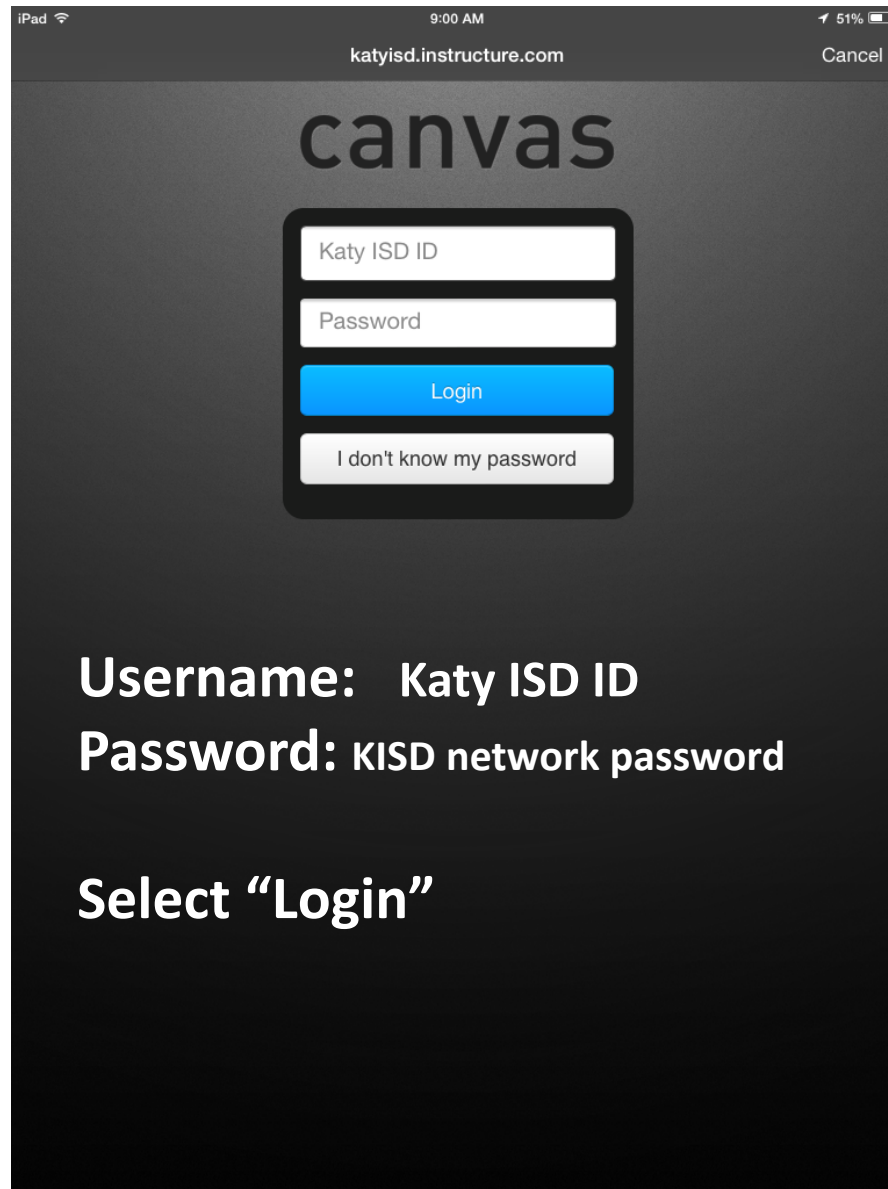

How to sign into Canvas using the app

The Canvas App is available both in the Android and Apple stores

Apple Store:

<https://itunes.apple.com/us/app/canvas-by-instructure/id480883488?mt=8>

Google Play Store:

<https://play.google.com/store/apps/details?id=com.instructure.candroid&hl=en>

Click on the App on your device

Type in the following website in the box:

<http://katyisd.instructure.com>

katyisd.instructure.com