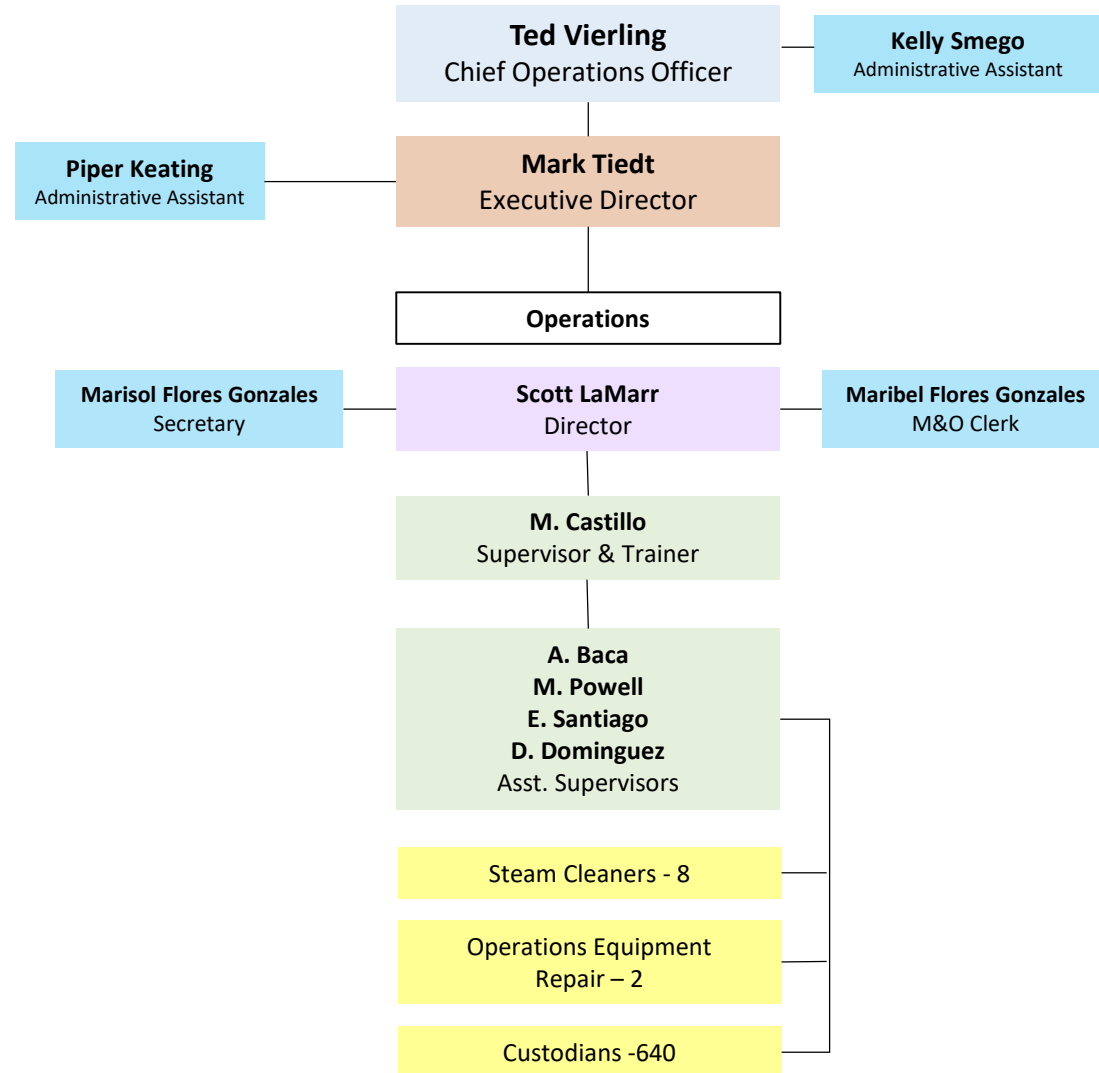

Executive Level

Director Level

Coordinator/Mgr./Asst. Director Level

Paraprofessional

Hourly

Organizational Chart: Maintenance & Operations

12/11/2020

Organizational Chart: Maintenance & Operations

12/8/2020

Organizational Chart: Maintenance & Operations

12/10/2020

Organizational Chart: Maintenance & Operations

12/10/2020