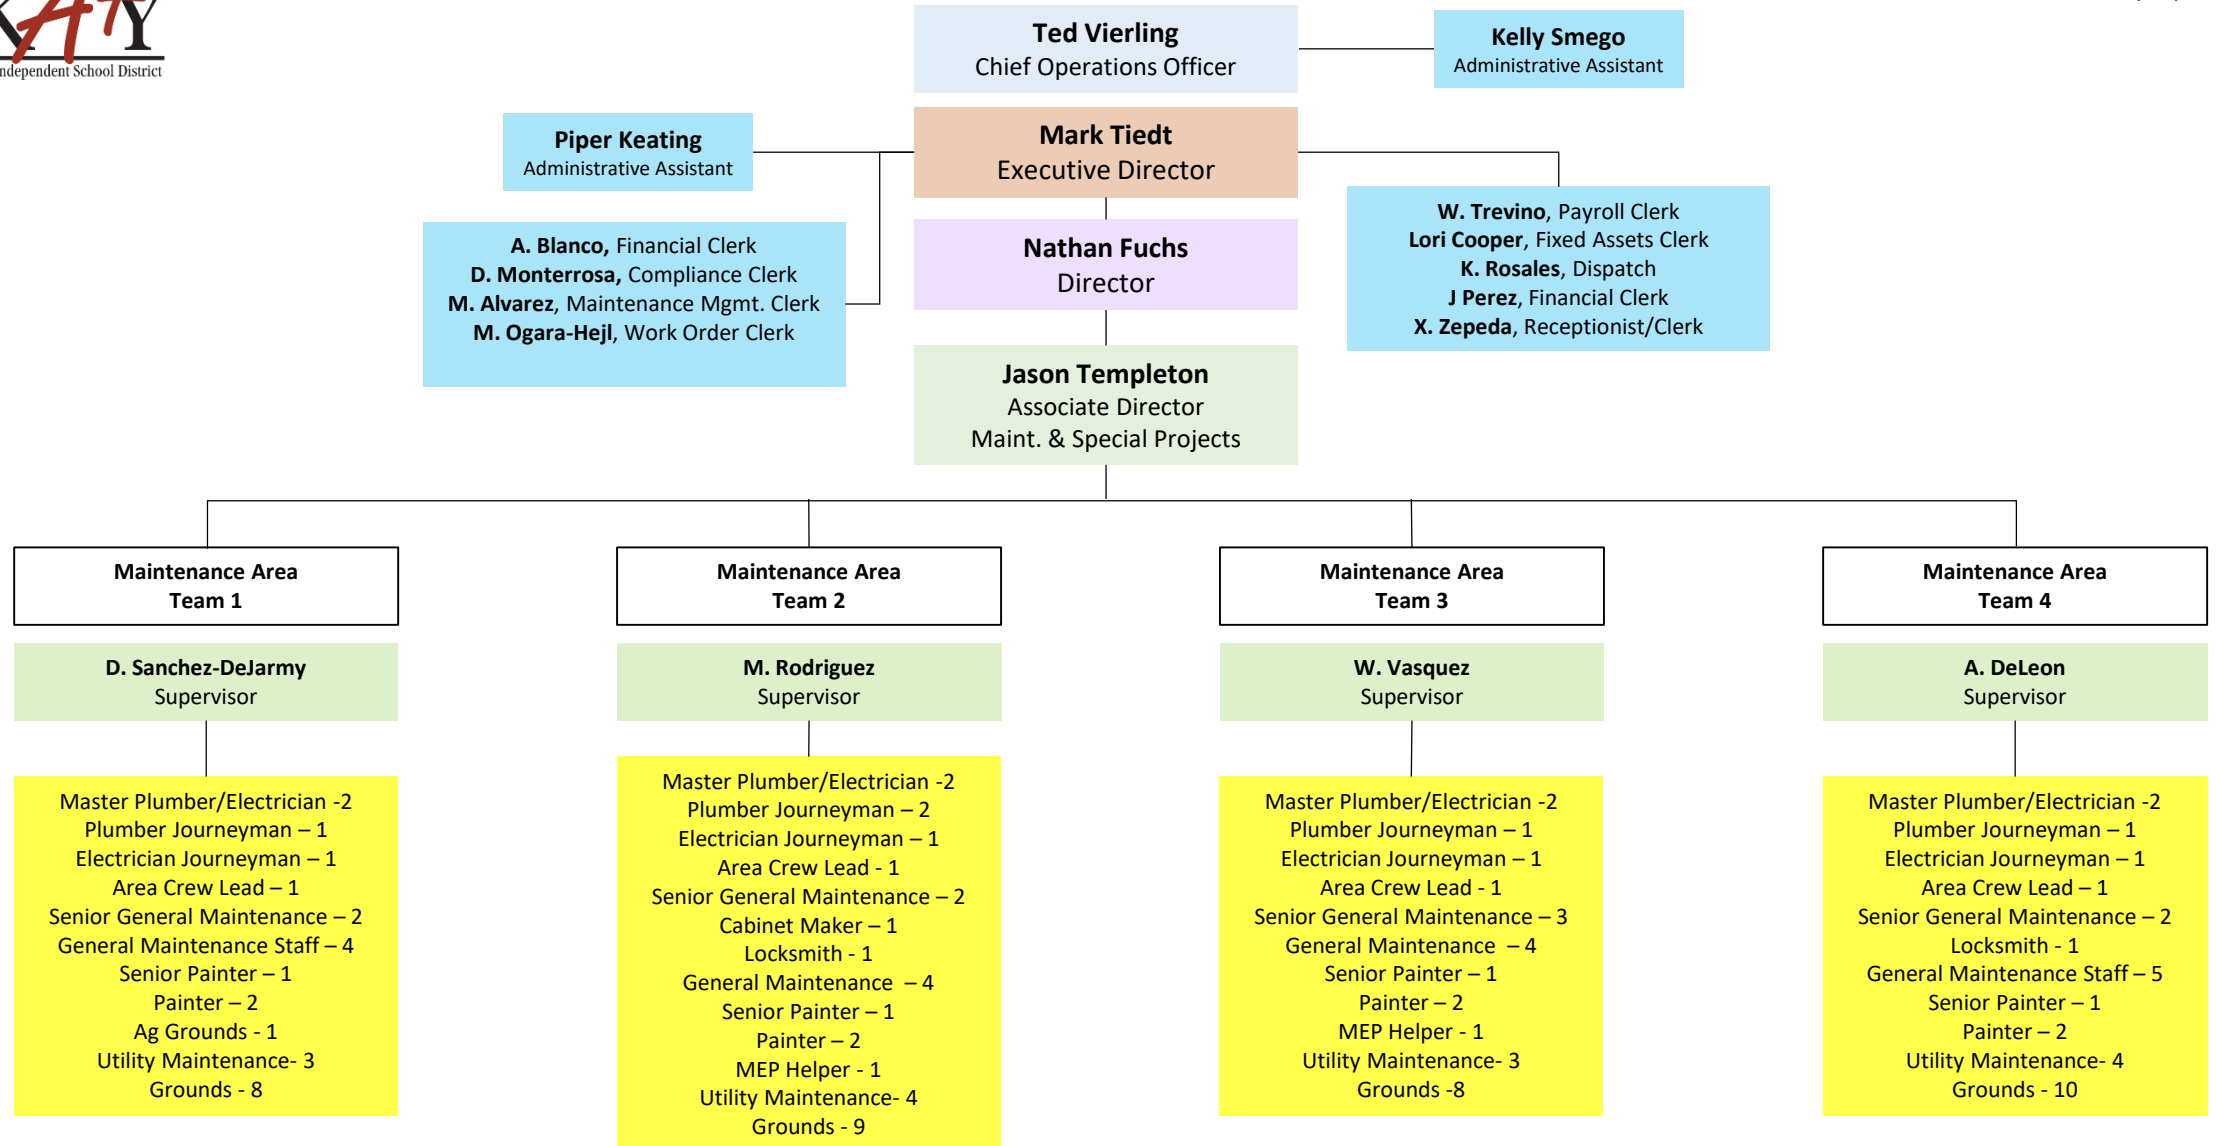

Senior Staff Level

Executive Level

Director Level

Coordinator/Mgr./Asst. Director Level

Paraprofessional

Organizational Chart: Maintenance & Operations

12/10/2020

Senior Staff Level

Executive Level

Director Level

Coordinator/Mgr./Asst. Director Level

Paraprofessional

Hourly

Organizational Chart: Maintenance & Operations

12/11/2020

Organizational Chart: Maintenance & Operations

12/8/2020

Organizational Chart: Maintenance & Operations

12/10/2020

Organizational Chart: Maintenance & Operations

12/10/2020