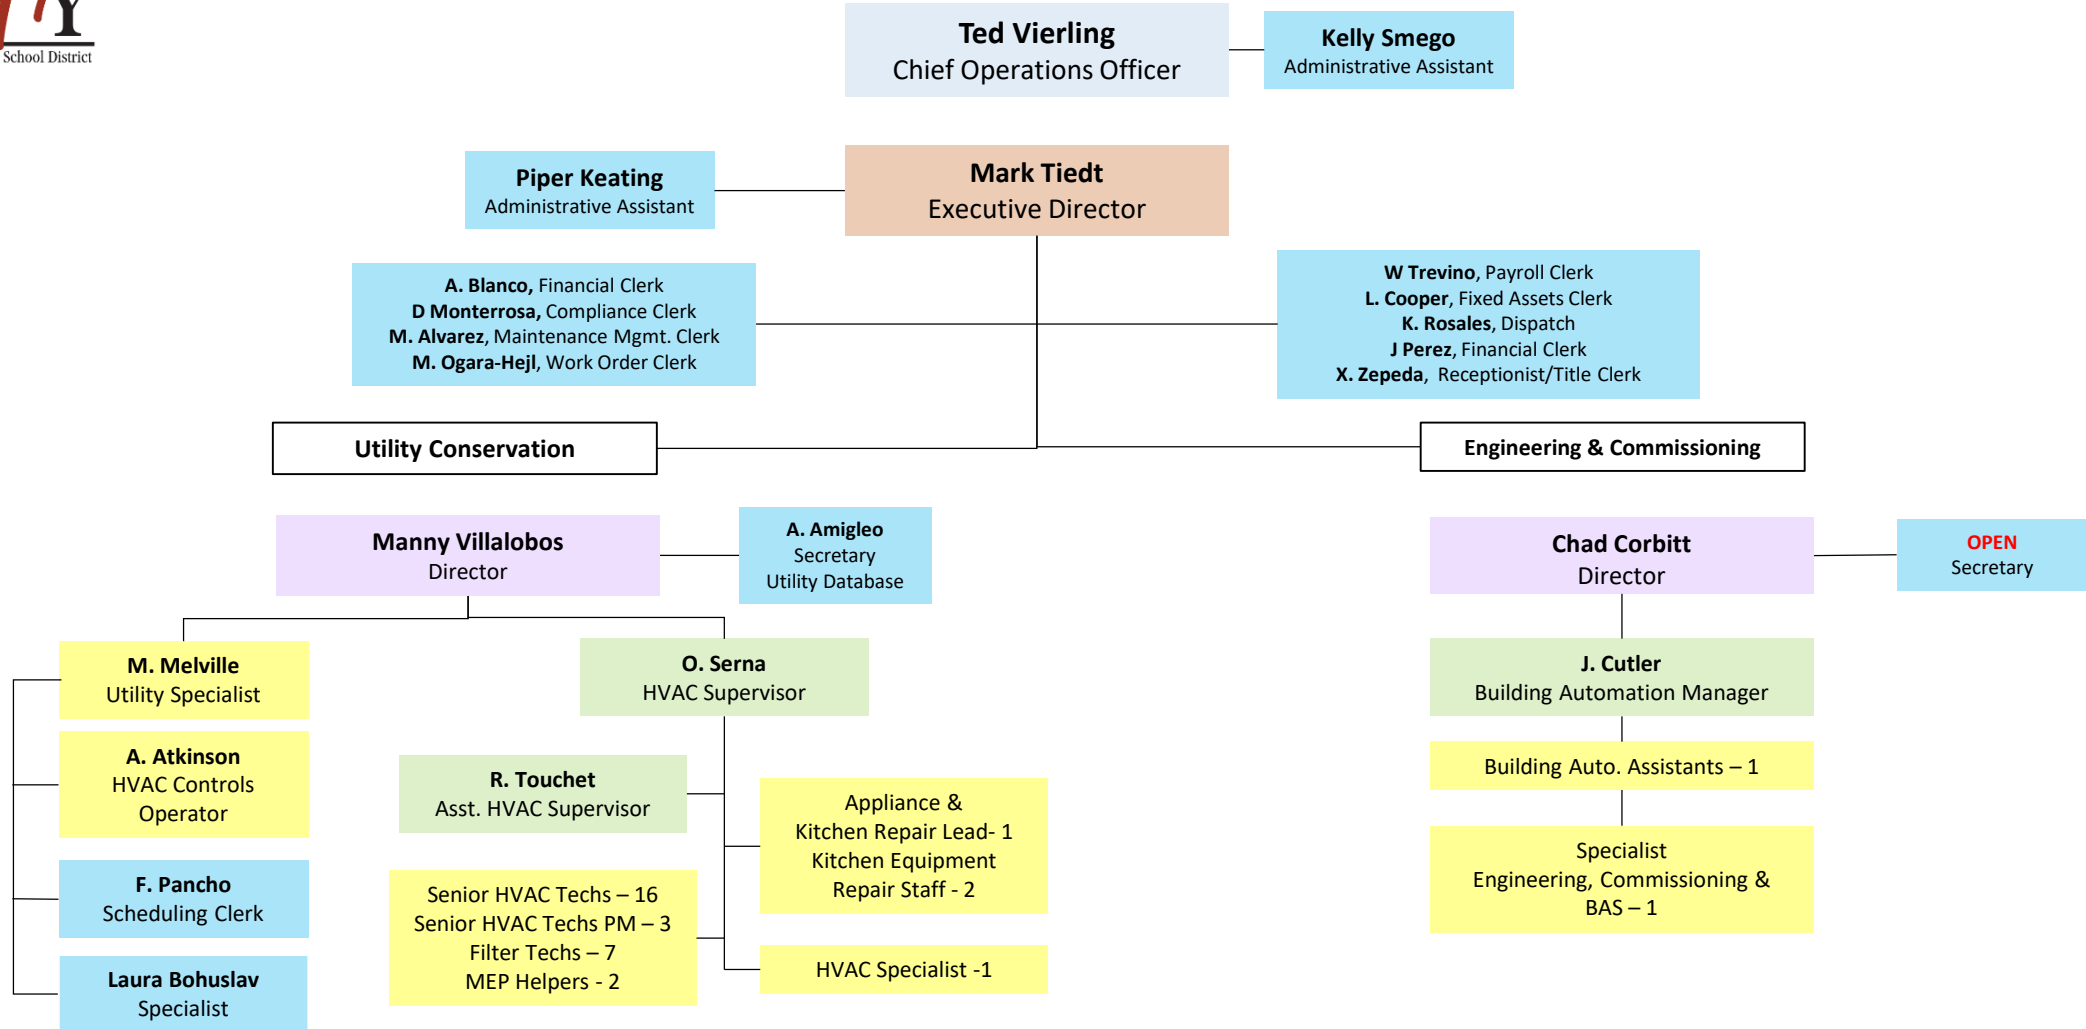

Executive Level

Director Level

Coordinator/Mgr./Asst. Director Level

Paraprofessional

Hourly

Organizational Chart: Maintenance & Operations

12/11/2020

Organizational Chart: Maintenance & Operations

12/8/2020

Organizational Chart: Maintenance & Operations

12/10/2020

Organizational Chart: Maintenance & Operations

12/10/2020