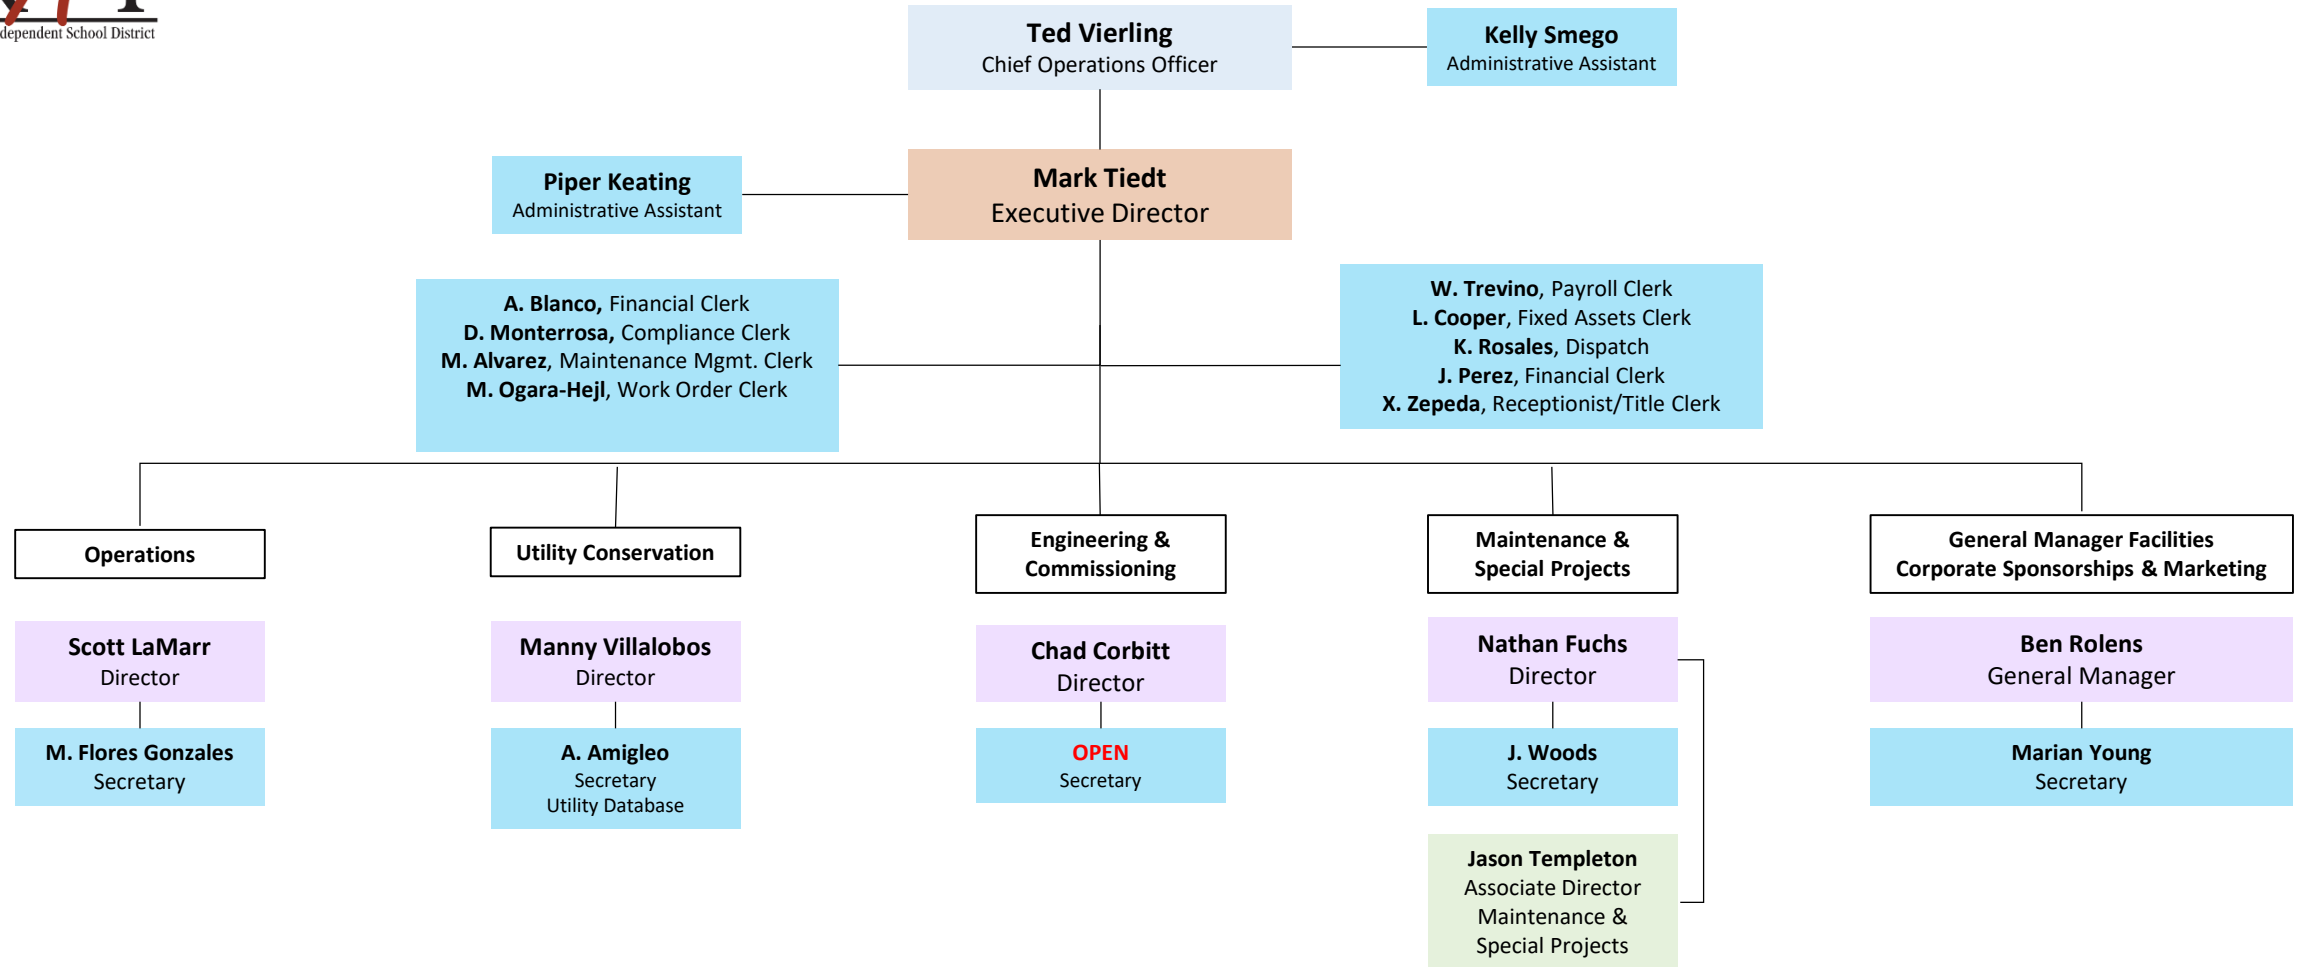

Senior Staff Level

Executive Level

Director Level

Coordinator/Mgr./Asst. Director Level

Paraprofessional

Organizational Chart: Maintenance & Operations

12/10/2020

Senior Staff Level

Executive Level

Director Level

Coordinator/Mgr./Asst. Director Level

Paraprofessional

Hourly

Organizational Chart: Maintenance & Operations

12/11/2020

Organizational Chart: Maintenance & Operations

12/8/2020

Organizational Chart: Maintenance & Operations

12/10/2020

Organizational Chart: Maintenance & Operations

12/10/2020