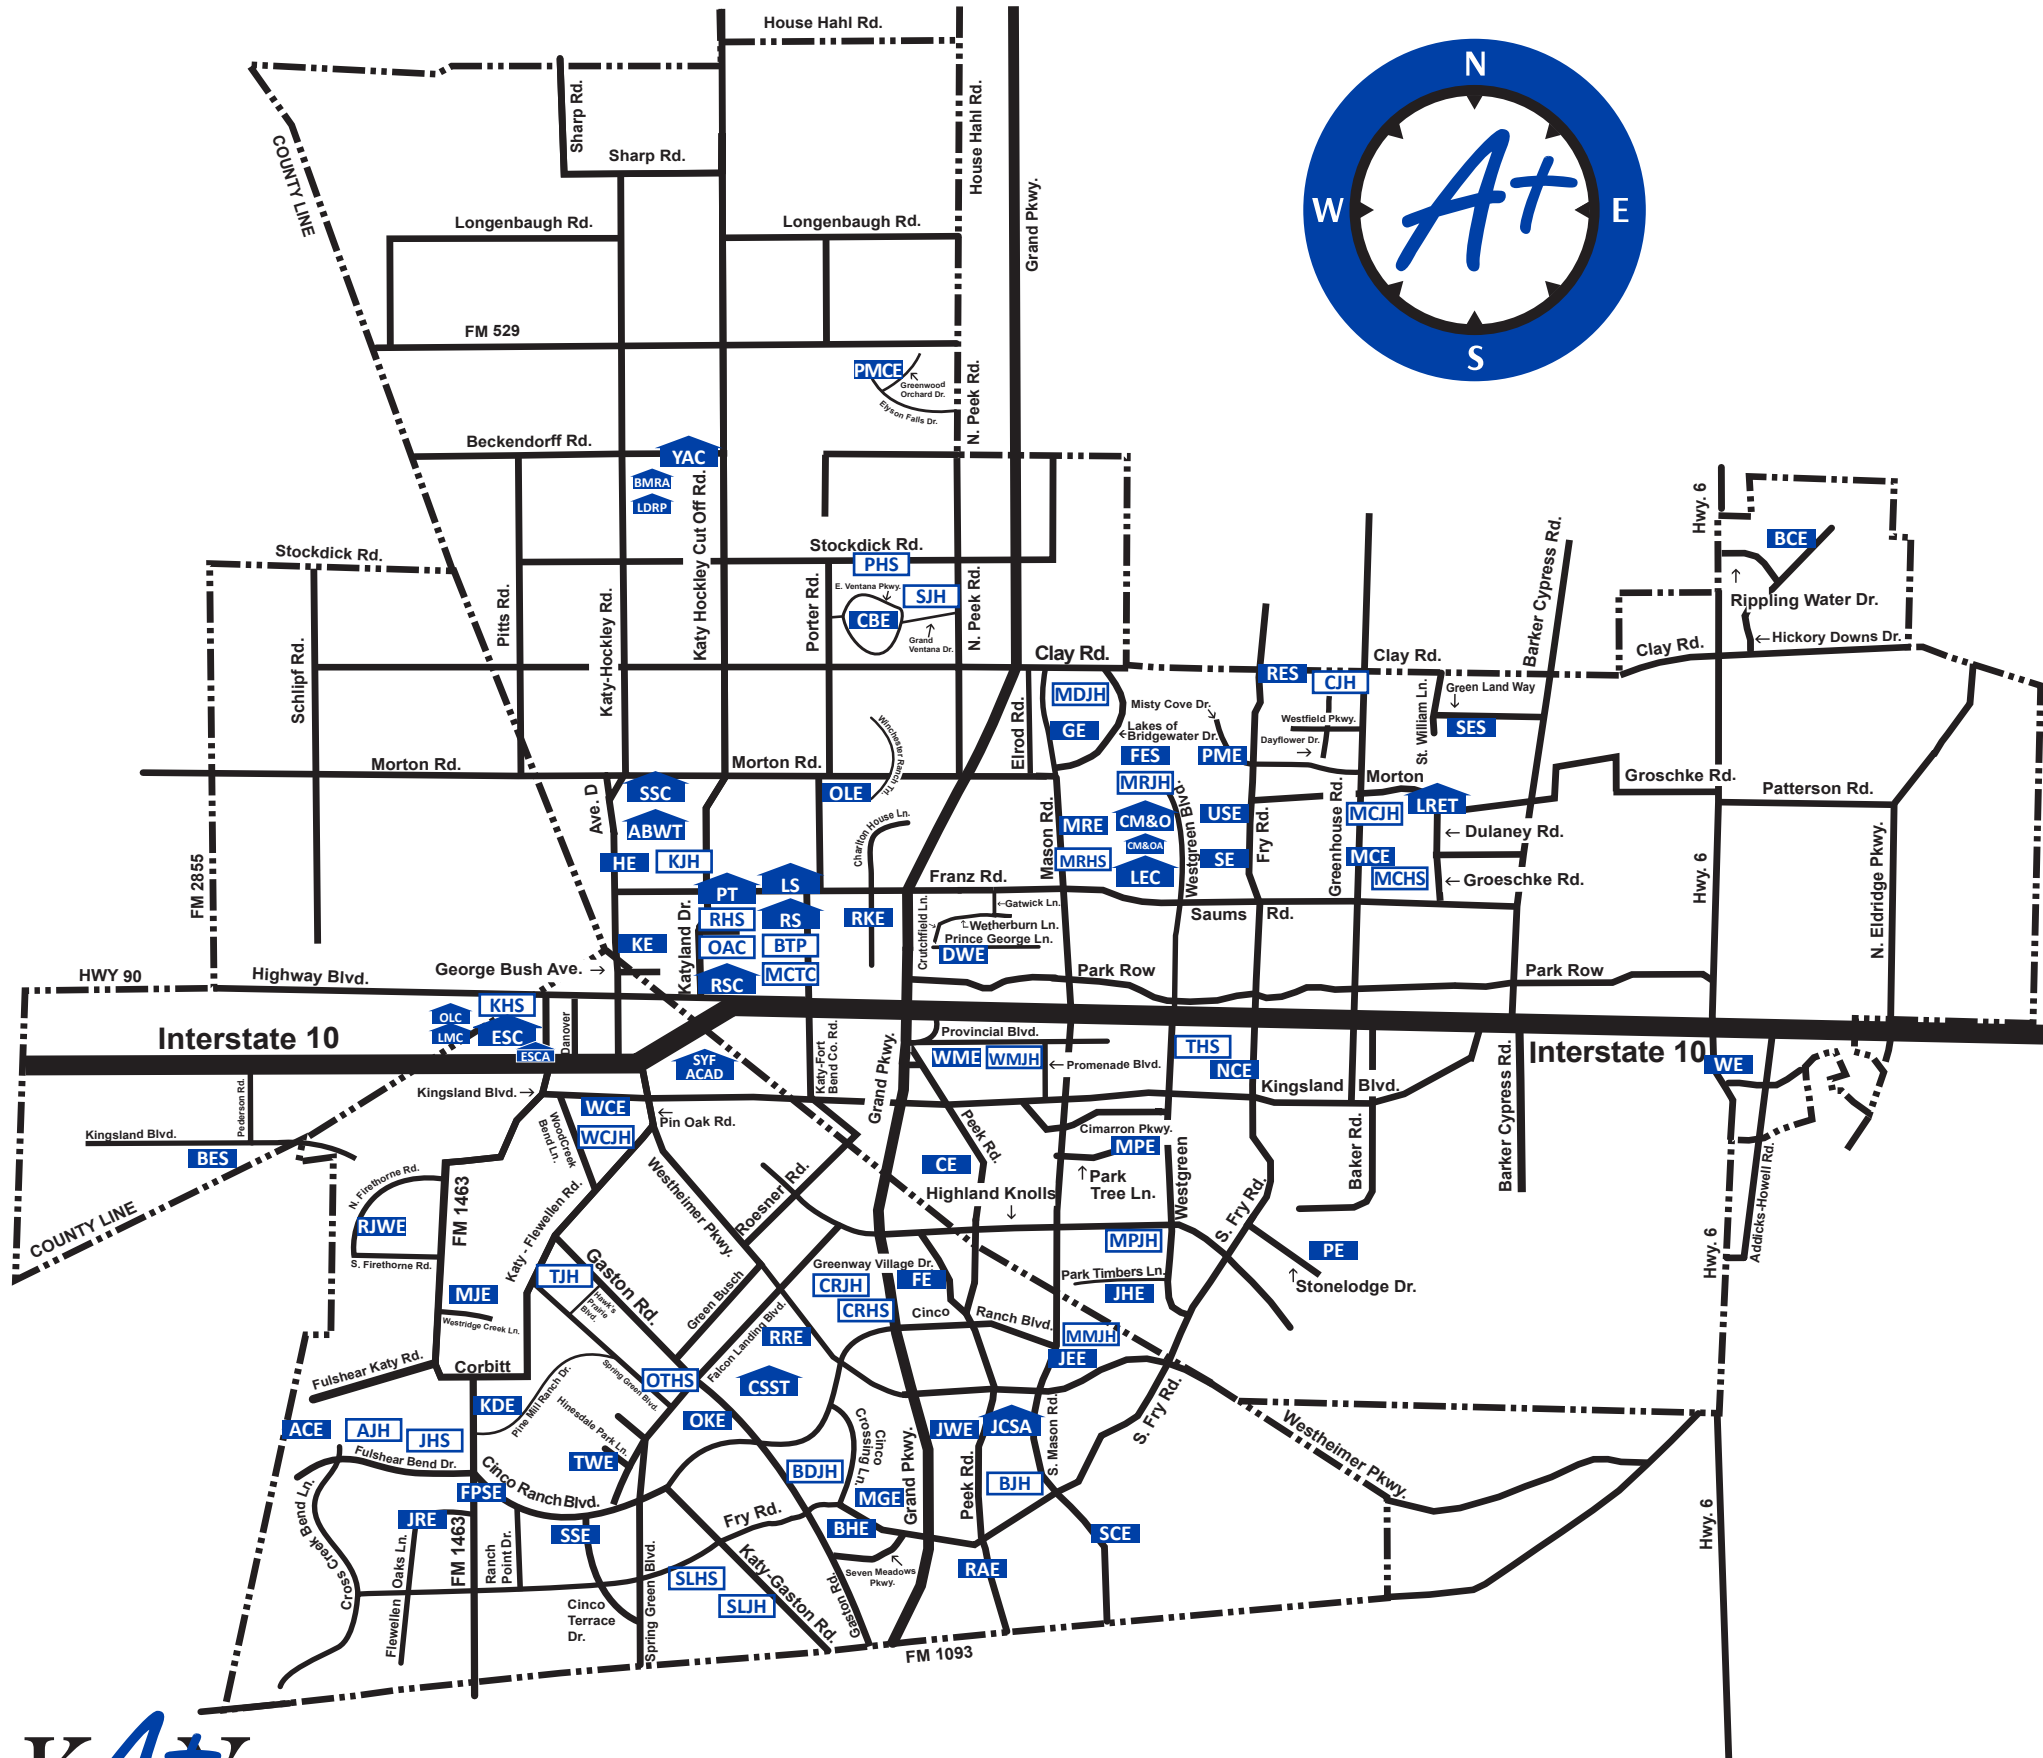

# Katy ISD Map

## Central Facilities

- ESC** Education Support Complex
- OLC** Kenneth D. Welch Outdoor Learning Center
- LMC** Leonard E. Merrell Center
- ESCA** Education Support Complex Annex
- RSC** Robert R. Shaw Center for Science, Technology, Engineering, Arts & Mathematics
- SYF ACAD** Simon Youth Academy at Katy Mills Mall
- LRET** Lester Reinecker II East Transportation
- CSST** Cyndy Self South Transportation
- ABWT** Anna Baker West Transportation
- JCSA** Jeanne Coleman Student Support Annex
- LEC** Mark L. Hopkins Law Enforcement Center
- PT** ECI Project TYKE
- YAC** Gerald D. Young Agricultural Sciences Center
- BMRA** W.E. "Billy" Morgan Rodeo Arena
- LDRP** L.D. Robinson Pavilion
- LS** Legacy Stadium
- RS** Jack F. Rhodes Memorial Stadium
- CM&O** Central Maintenance & Operations
- CM&OA** Central Maintenance & Operations Annex
- SSC** Support Services Complex
  - Instructional Technology
  - Nutrition & Food Services
  - Publications & Printing
  - Warehouse-Distribution Center