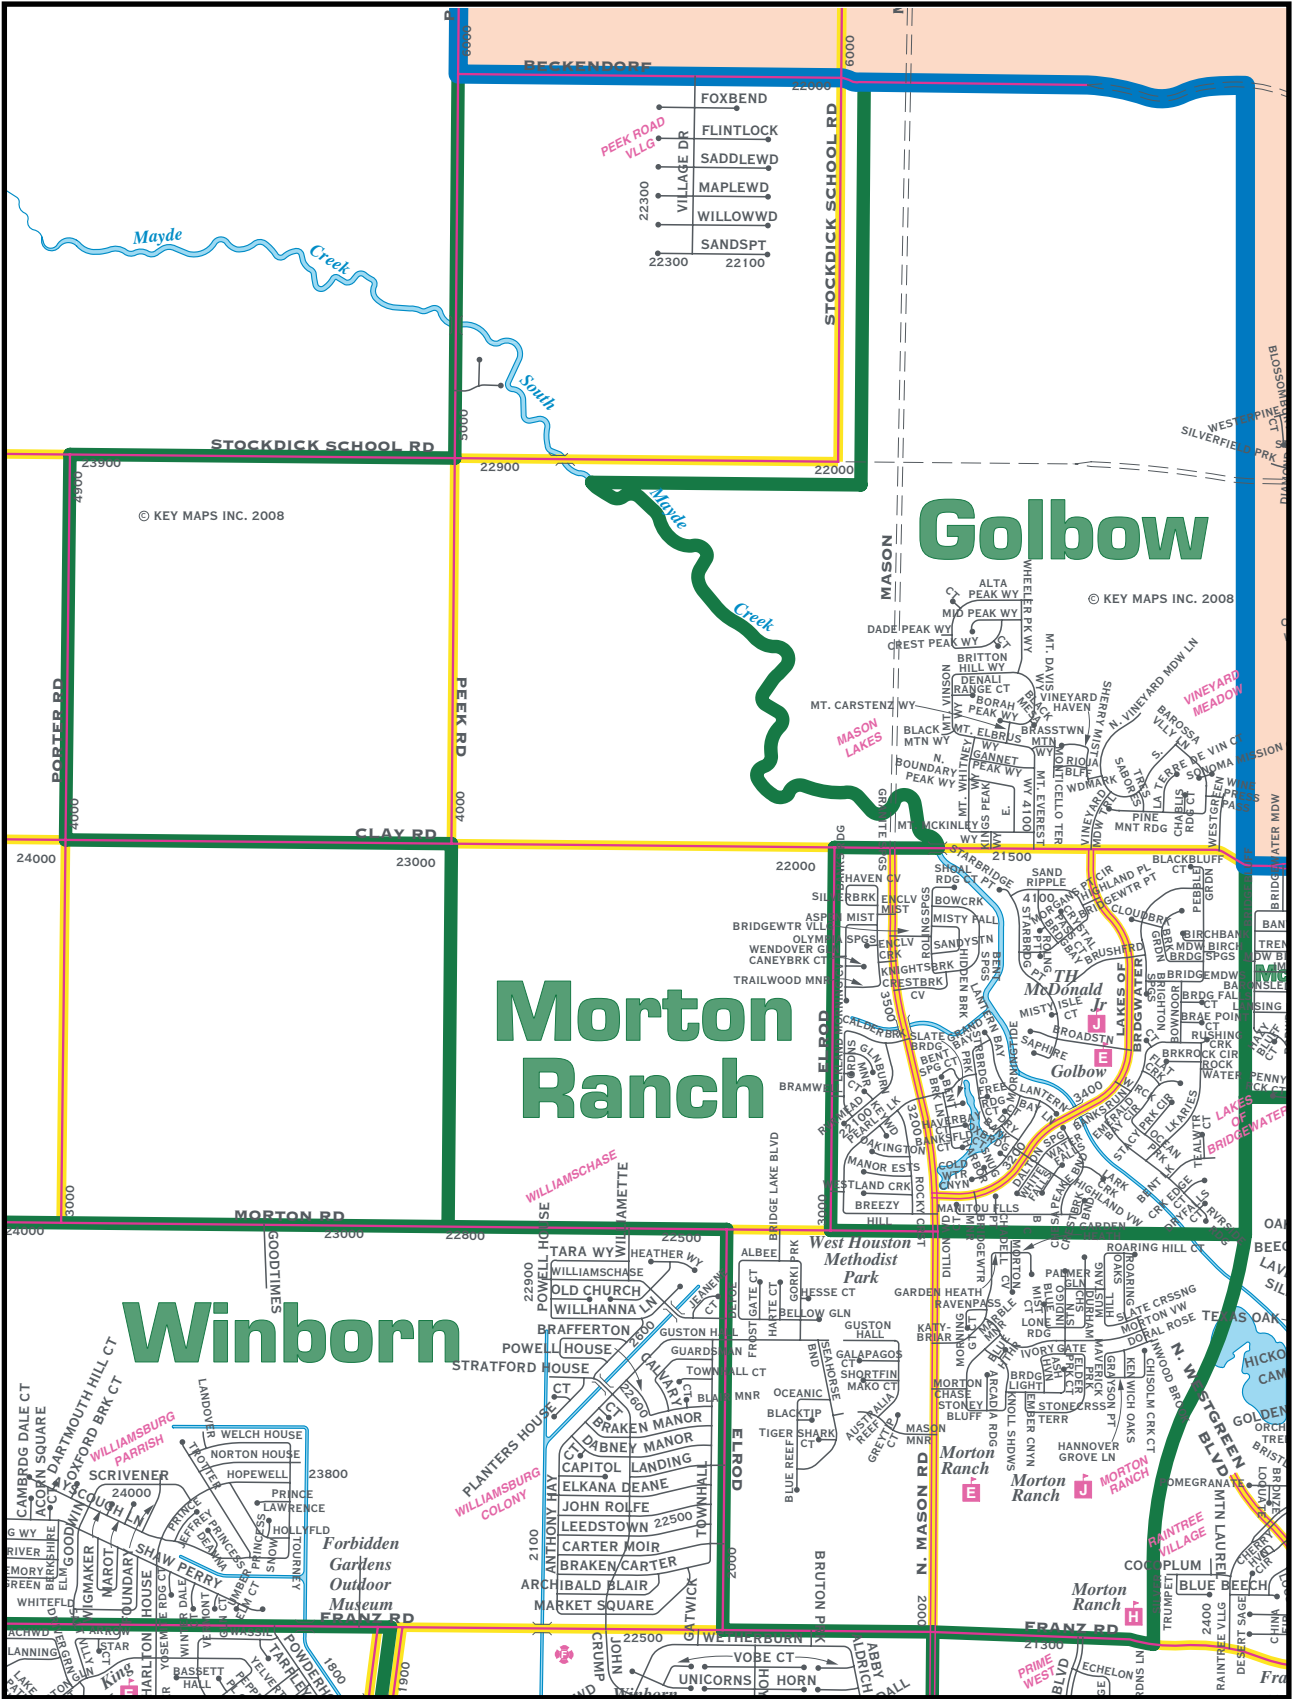

MORTON RANCH ELEMENTARY

© COPYRIGHT KEY MAPS, INC. 2008 - LIC. # 549

Morton Ranch Elementary
2502 Mason Road - Katy, TX 77449
281-234-0300