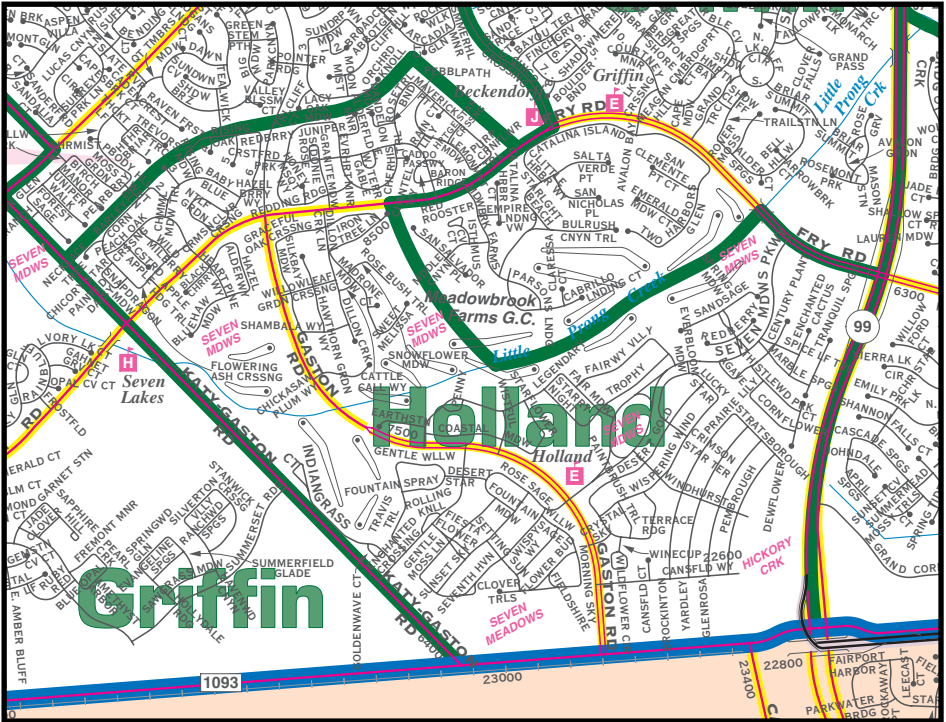

# BONNIE HOLLAND ELEMENTARY

© COPYRIGHT KEY MAPS, INC. 2008 - LIC. # 549

**Bonnie Holland Elementary**  
**23720 Seven Meadows Parkway - Katy, TX 77084**  
**281-234-0500**