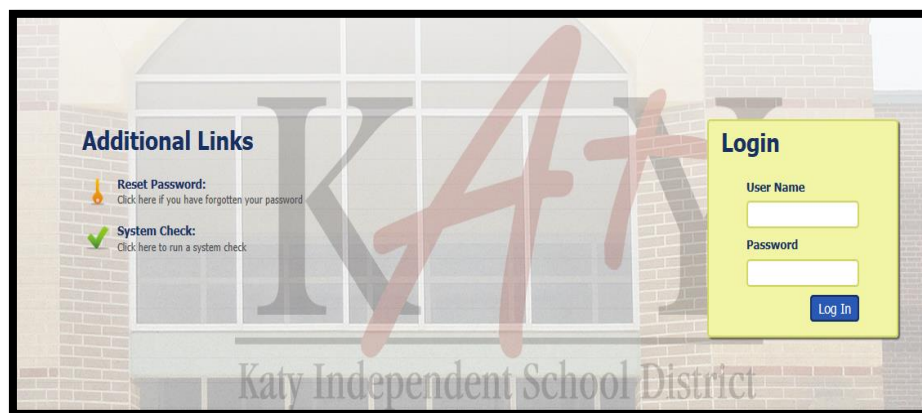

# MyKaty Cloud: Student Overview

**MyKaty Cloud** is a secure web portal that provides staff and students one application to login using their username and password.

To access, open your browser to:

<https://mykaty.katyisd.org/>

The login is your Katy ISD district login.

## Home Page

This appears at the top of the home page.

- A **search** icon for a specific app or on the web
- An icon for **open applications**
- An icon to **logout**