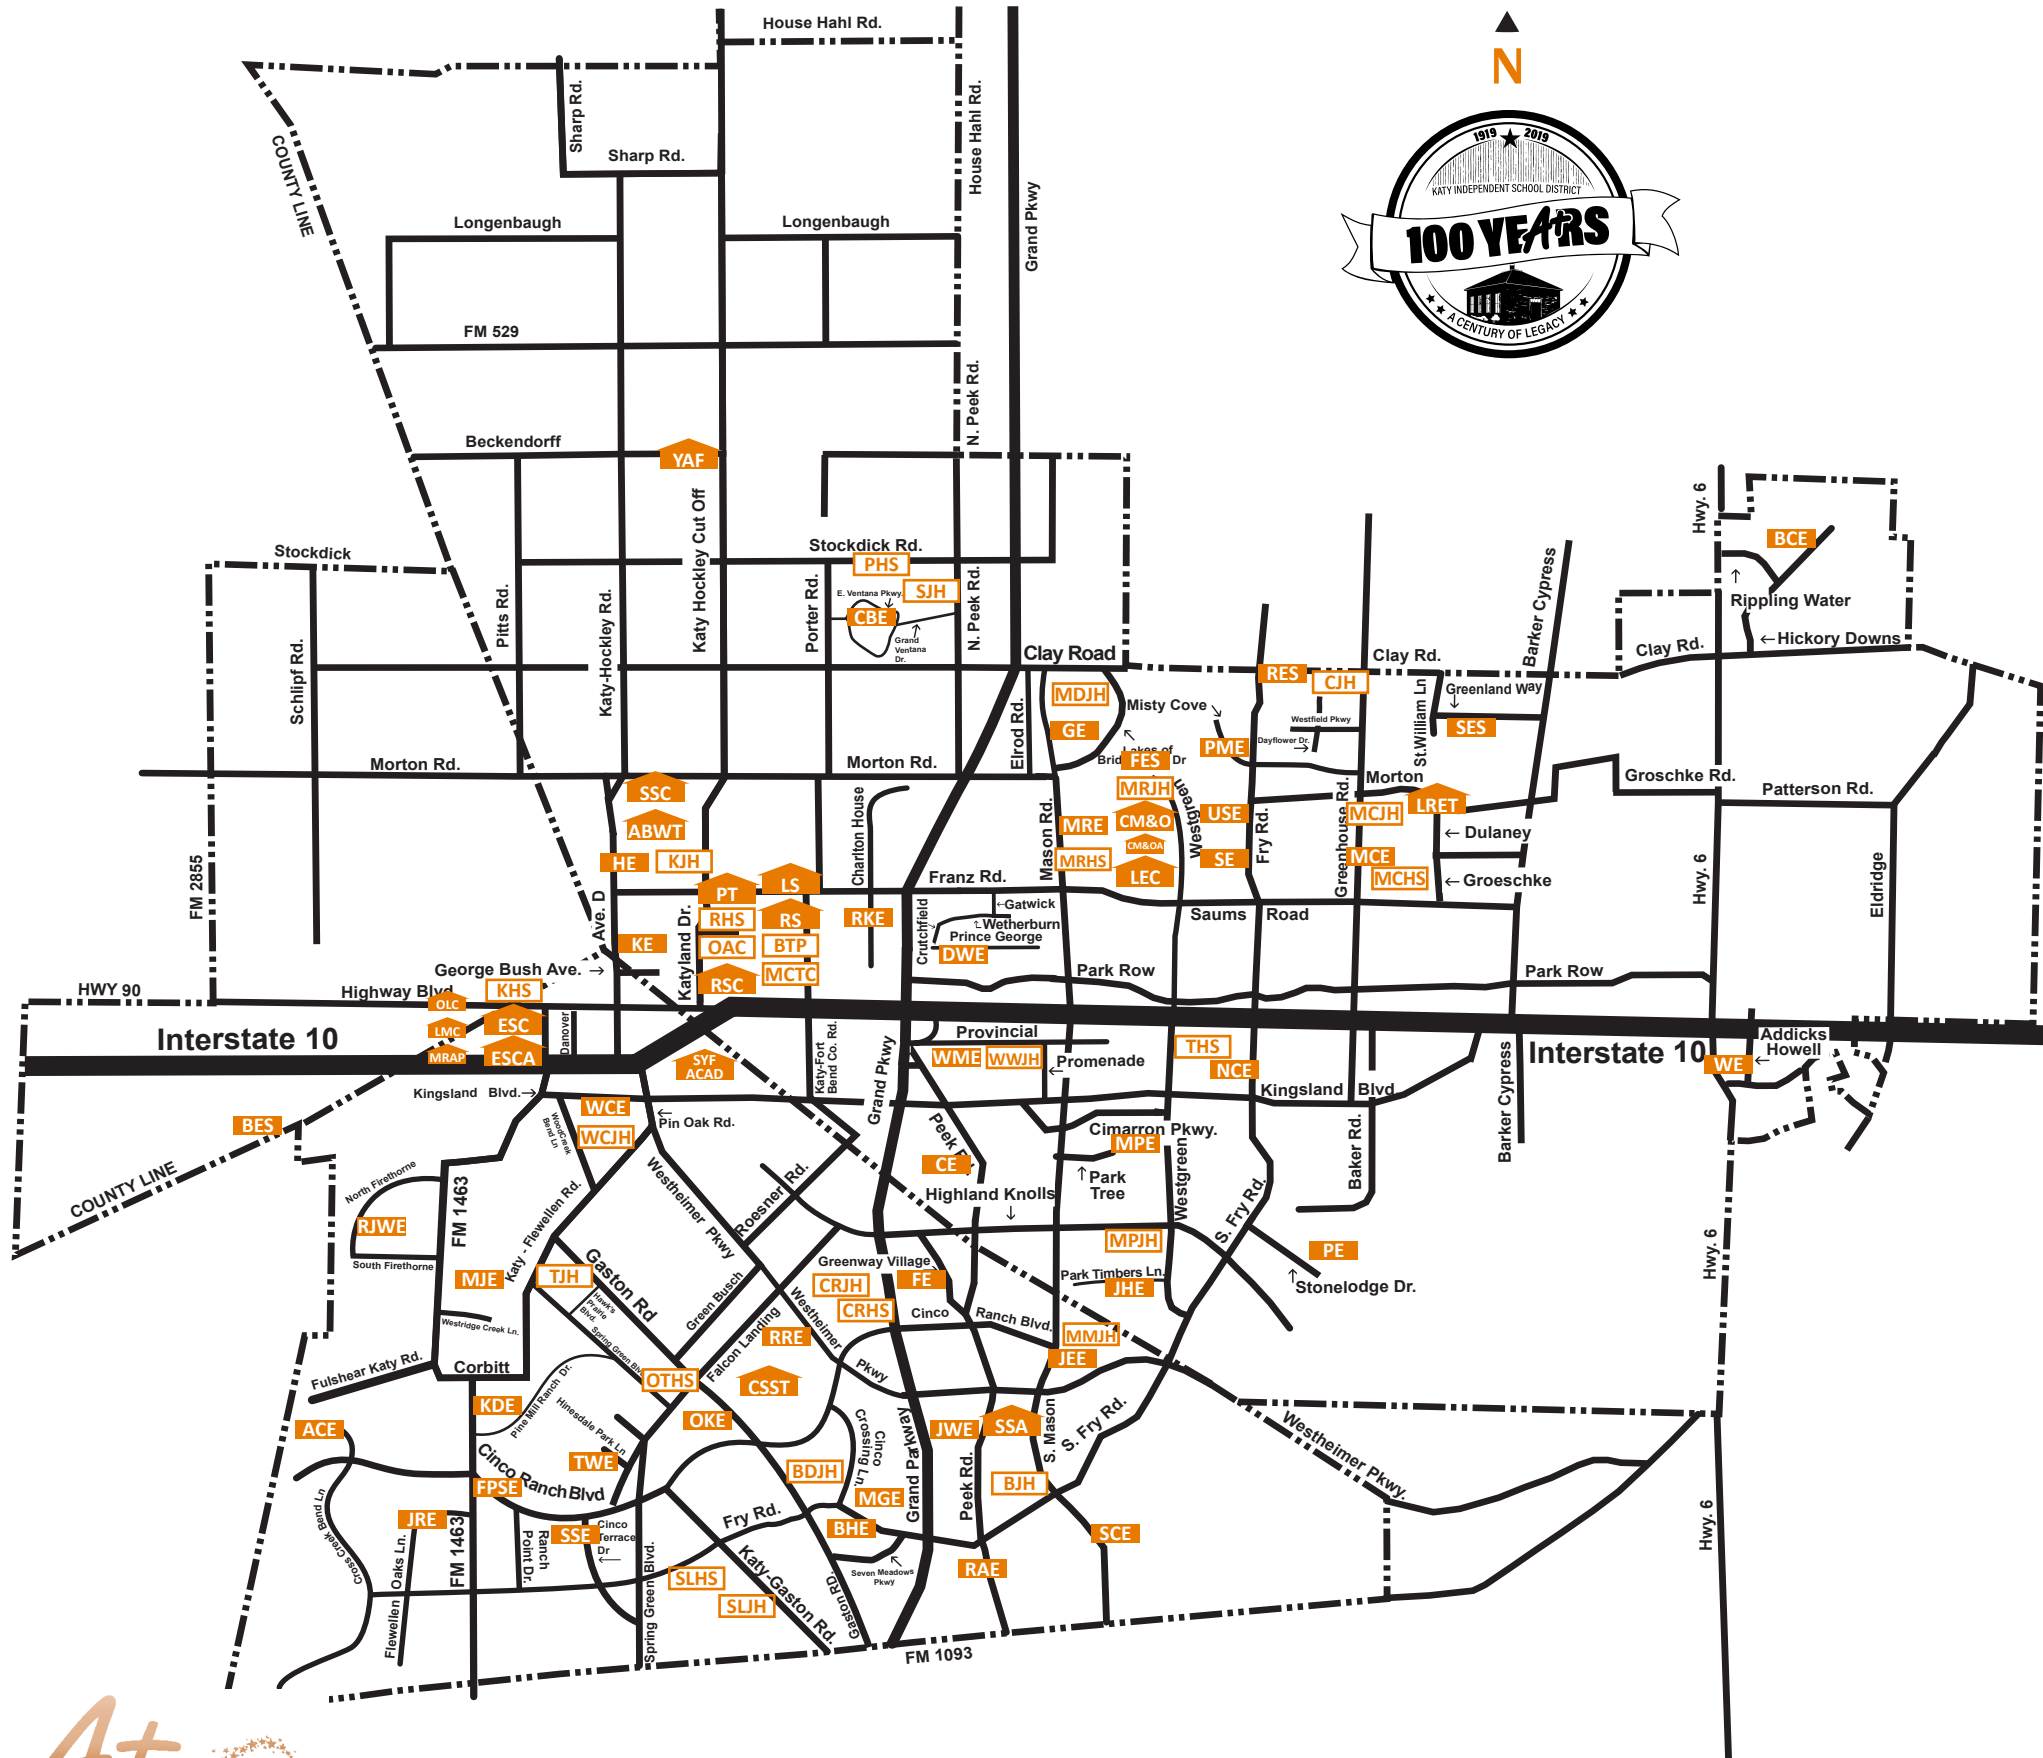

# Katy ISD Map

## Central Facilities

- ESC** Education Support Complex
- OLC** Kenneth D. Welch Outdoor Learning Center
- LMC** Leonard E. Merrell Center
- MRAP** Morgan Rodeo Arena & L.D. Robinson Pavilion
- ESCA** Education Support Complex Annex
- RSC** Robert R. Shaw Center for Science, Technology, Engineering, Arts & Mathematics
- SYF ACAD** Simon Youth Academy at Katy Mills Mall
- LRET** Lester Reinecker II East Transportation
- CSST** Cyndy Self South Transportation
- ABWT** Anna Baker West Transportation
- SSA** Student Support Annex
- LEC** Mark L. Hopkins Law Enforcement Center
- PT** ECI Project TYKE / PPCD
- YAF** Gerald D. Young Agricultural Facility
- LS** Legacy Stadium
- RS** Jack F. Rhodes Memorial Stadium
- CM&O** Central Maintenance & Operations
- CM&OA** Central Maintenance & Operations Annex
- SSC** Support Services Complex
  - Instructional Technology
  - Nutrition & Food Services
  - Publications & Printing
  - Warehouse-Distribution Center