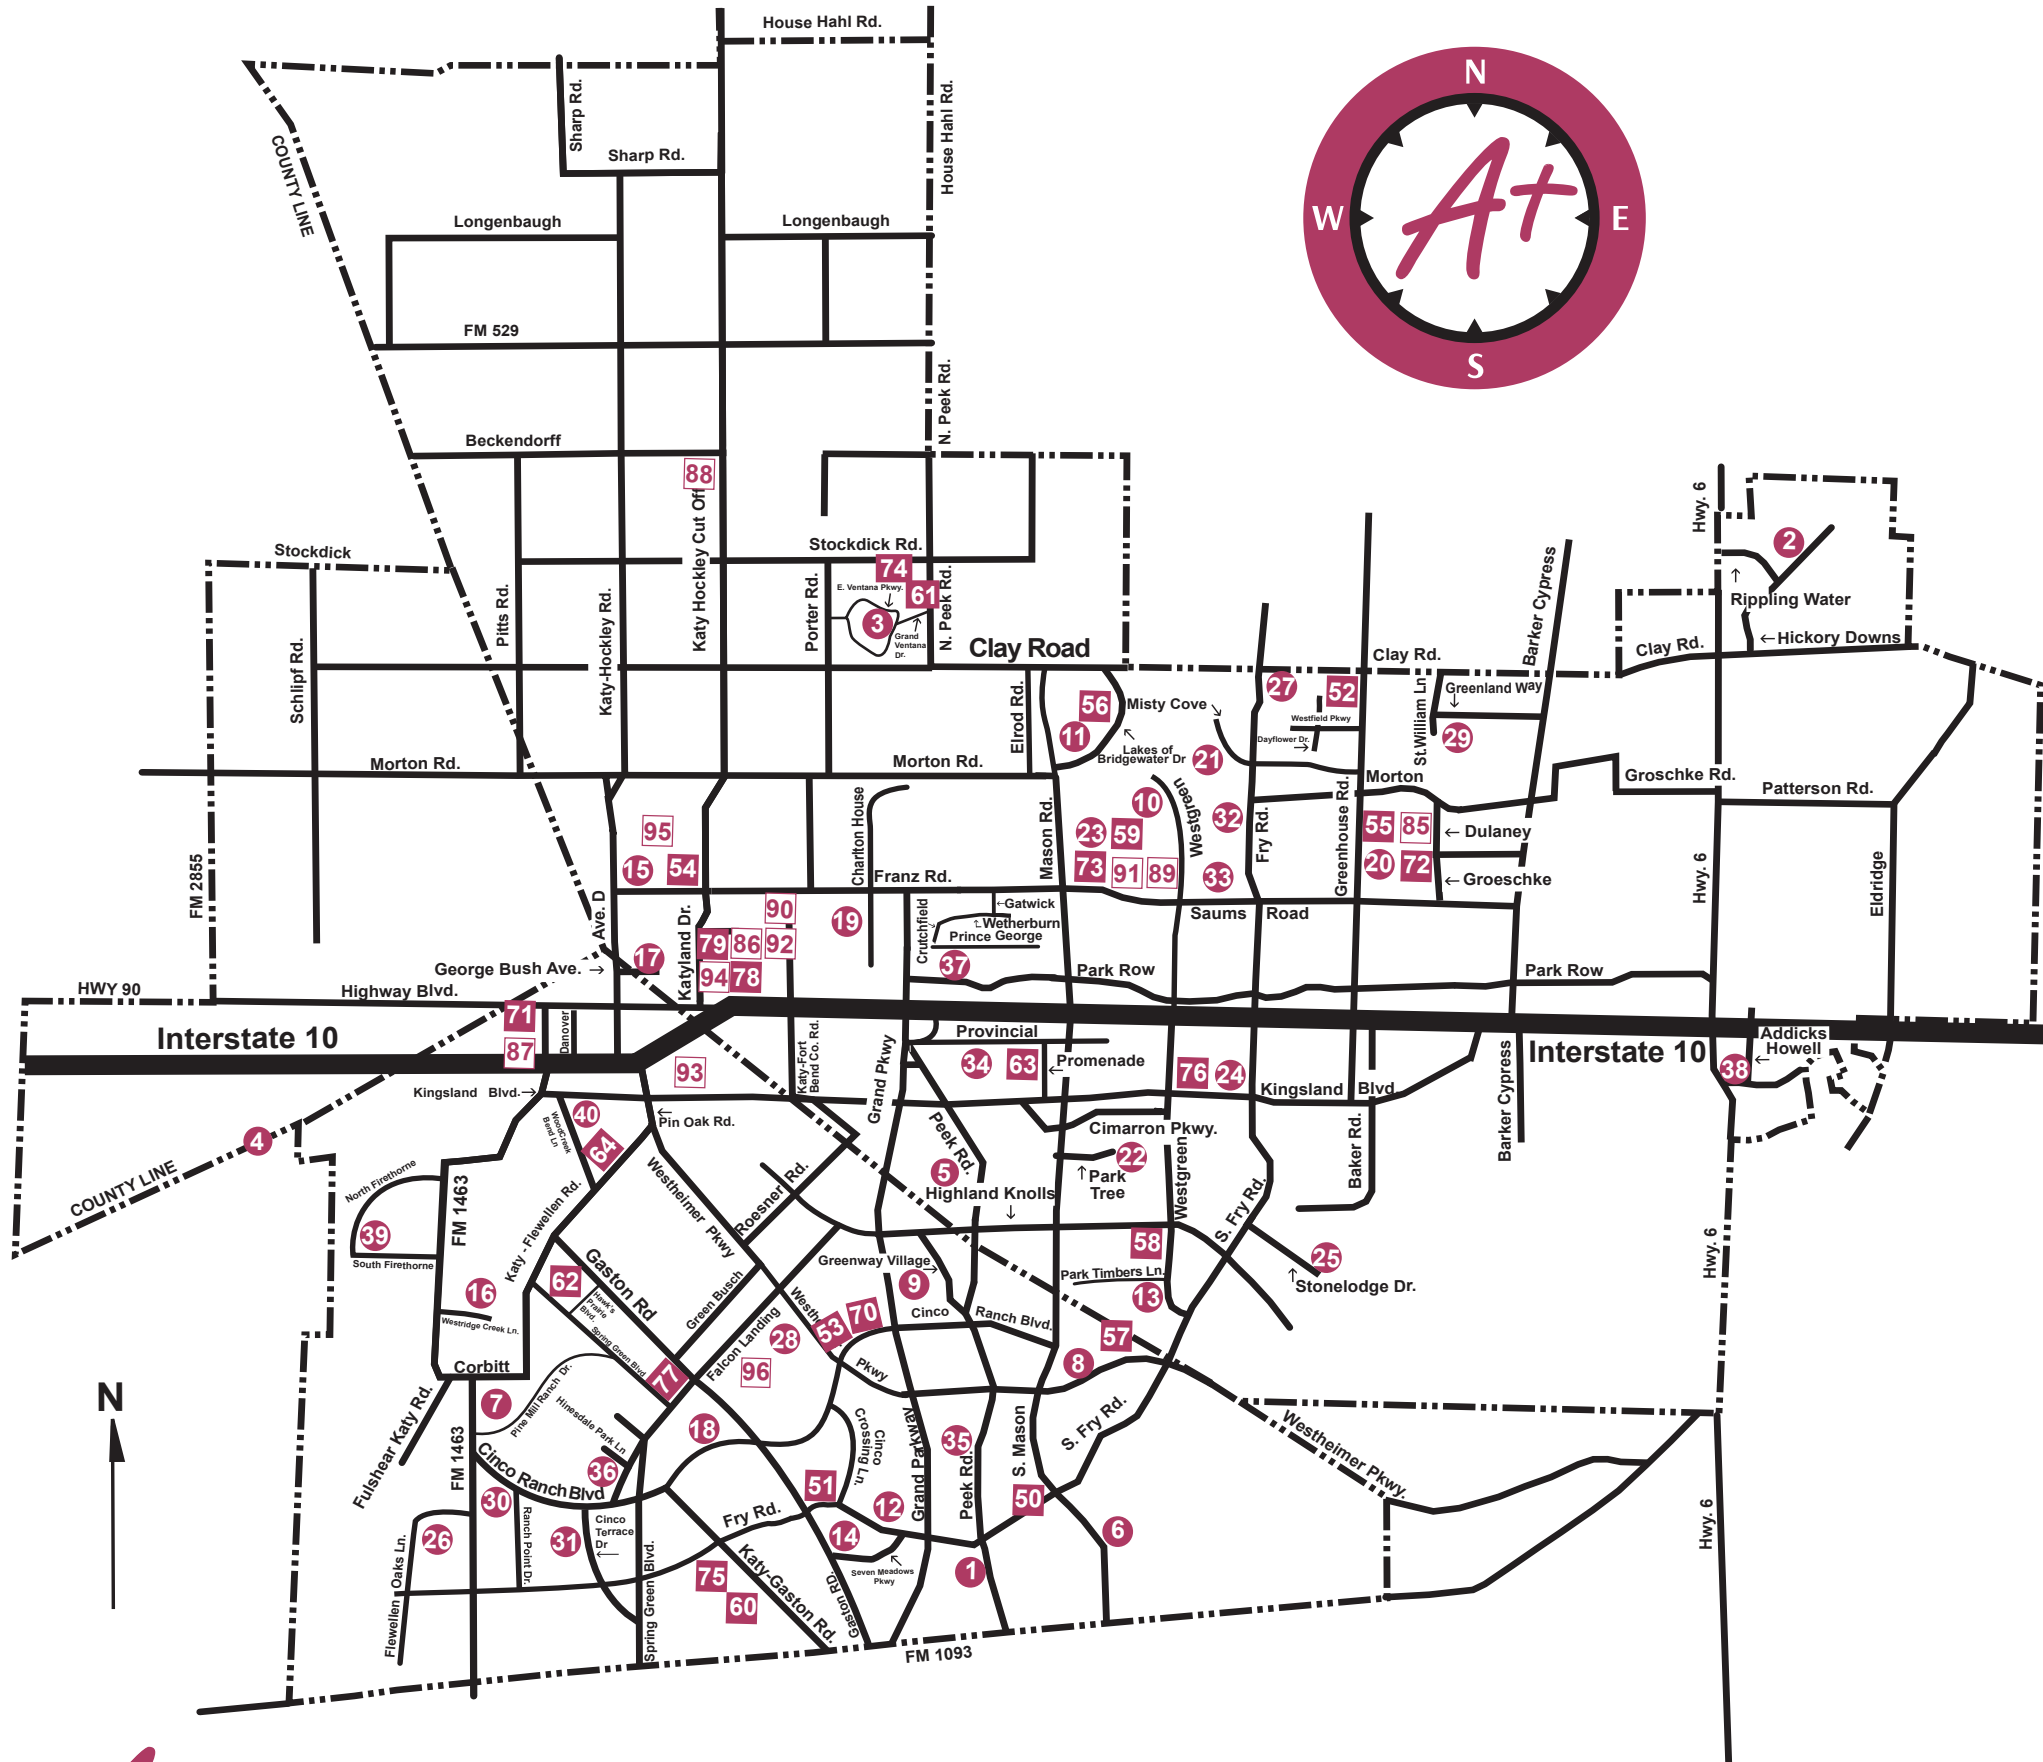

Katy ISD Map

Elementary Schools

1. 1 Roosevelt Alexander Elementary
2. 2 Bear Creek Elementary
3. 3 Catherine Bethke Elementary
4. 4 Robert & Felice Bryant Elementary
5. 5 Cimarron Elementary
6. 6 Sue Creech Elementary
7. 7 Keiko Davidson Elementary
8. 8 Jo Ella Exley Elementary
9. 9 Edna Mae Fielder Elementary
10. 10 Franz Elementary
11. 11 Loraine T. Golbow Elementary
12. 12 Michael L. Griffin Elementary
13. 13 Jeanette Hayes Elementary
14. 14 Bonnie Holland Elementary
15. 15 Zelma Hutsell Elementary
16. 16 MayDell Jenks Elementary
17. 17 Katy Elementary
18. 18 Odessa Kilpatrick Elementary
19. 19 Robert E. King Elementary
20. 20 Mayde Creek Elementary
21. 21 Polly Ann McRoberts Elementary
22. 22 Memorial Parkway Elementary
23. 23 Morton Ranch Elementary
24. 24 Nottingham Country Elementary
25. 25 Hazel S. Pattison Elementary
26. 26 James E. Randolph Elementary
27. 27 Jack & Sharon Rhoads Elementary
28. 28 Roberta Wright Rylander Elementary
29. 29 Jean & Betty Schmalz Elementary
30. 30 Fred & Patti Shafer Elementary
31. 31 Stan C. & Patsy Stanley Elementary
32. 32 Ursula Stephens Elementary
33. 33 Sundown Elementary
34. 34 West Memorial Elementary
35. 35 James Williams Elementary
36. 36 Tom Wilson Elementary
37. 37 Diane Winborn Elementary
38. 38 Maurice L. Wolfe Elementary
39. 39 Ray & Jamie Wolman Elementary
40. 40 WoodCreek Elementary

Secondary Schools

1. 50 Rodger & Ellen Beck Junior High
2. 51 Beckendorff Junior High
3. 52 Cardiff Junior High
4. 53 Cinco Ranch Junior High
5. 54 Katy Junior High
6. 55 Mayde Creek Junior High
7. 56 T.H. McDonald Junior High
8. 57 Garland McMeans Junior High
9. 58 Memorial Parkway Junior High
10. 59 Morton Ranch Junior High
11. 60 Seven Lakes Junior High
12. 61 Stockdick Junior High
13. 62 James & Sharon Tays Junior High
14. 63 West Memorial Junior High
15. 64 WoodCreek Junior High
16. 70 Cinco Ranch High School
17. 71 Katy High School
18. 72 Mayde Creek High School
19. 73 Morton Ranch High School
20. 74 Patricia E. Paetow High School
21. 75 Seven Lakes High School
22. 76 James E. Taylor High School
23. 77 Obra D. Tompkins High School
24. 78 Arthur Miller Career & Technology Center
25. 79 Martha Raines High School Opportunity Awareness Center Behavior Transition Program

Central Facilities

1. 85 East Transportation Center
2. 86 ECI Project TYKE / PPCD
3. 87 Education Support Complex
   Kenneth D. Welch Outdoor Learning Center
   Leonard E. Merrell Center
   Morgan Rodeo Arena & L.D. Robinson Pavilion
4. 88 Gerald D. Young Agricultural Facility
5. 89 Mark L. Hopkins Law Enforcement Center
6. 90 Legacy Stadium
7. 91 Maintenance & Operations Center
8. 92 Jack F. Rhodes Memorial Stadium
9. 93 Simon Youth Academy at Katy Mills Mall
10. 94 Robert R. Shaw Center for Science, Technology, Engineering, Arts & Mathematics
11. 95 Support Services Complex
    Nutrition & Food Services
    Publications & Printing
    Purchasing
    Warehouse-Distribution Center
    West Transportation Center
12. 96 South Transportation Center