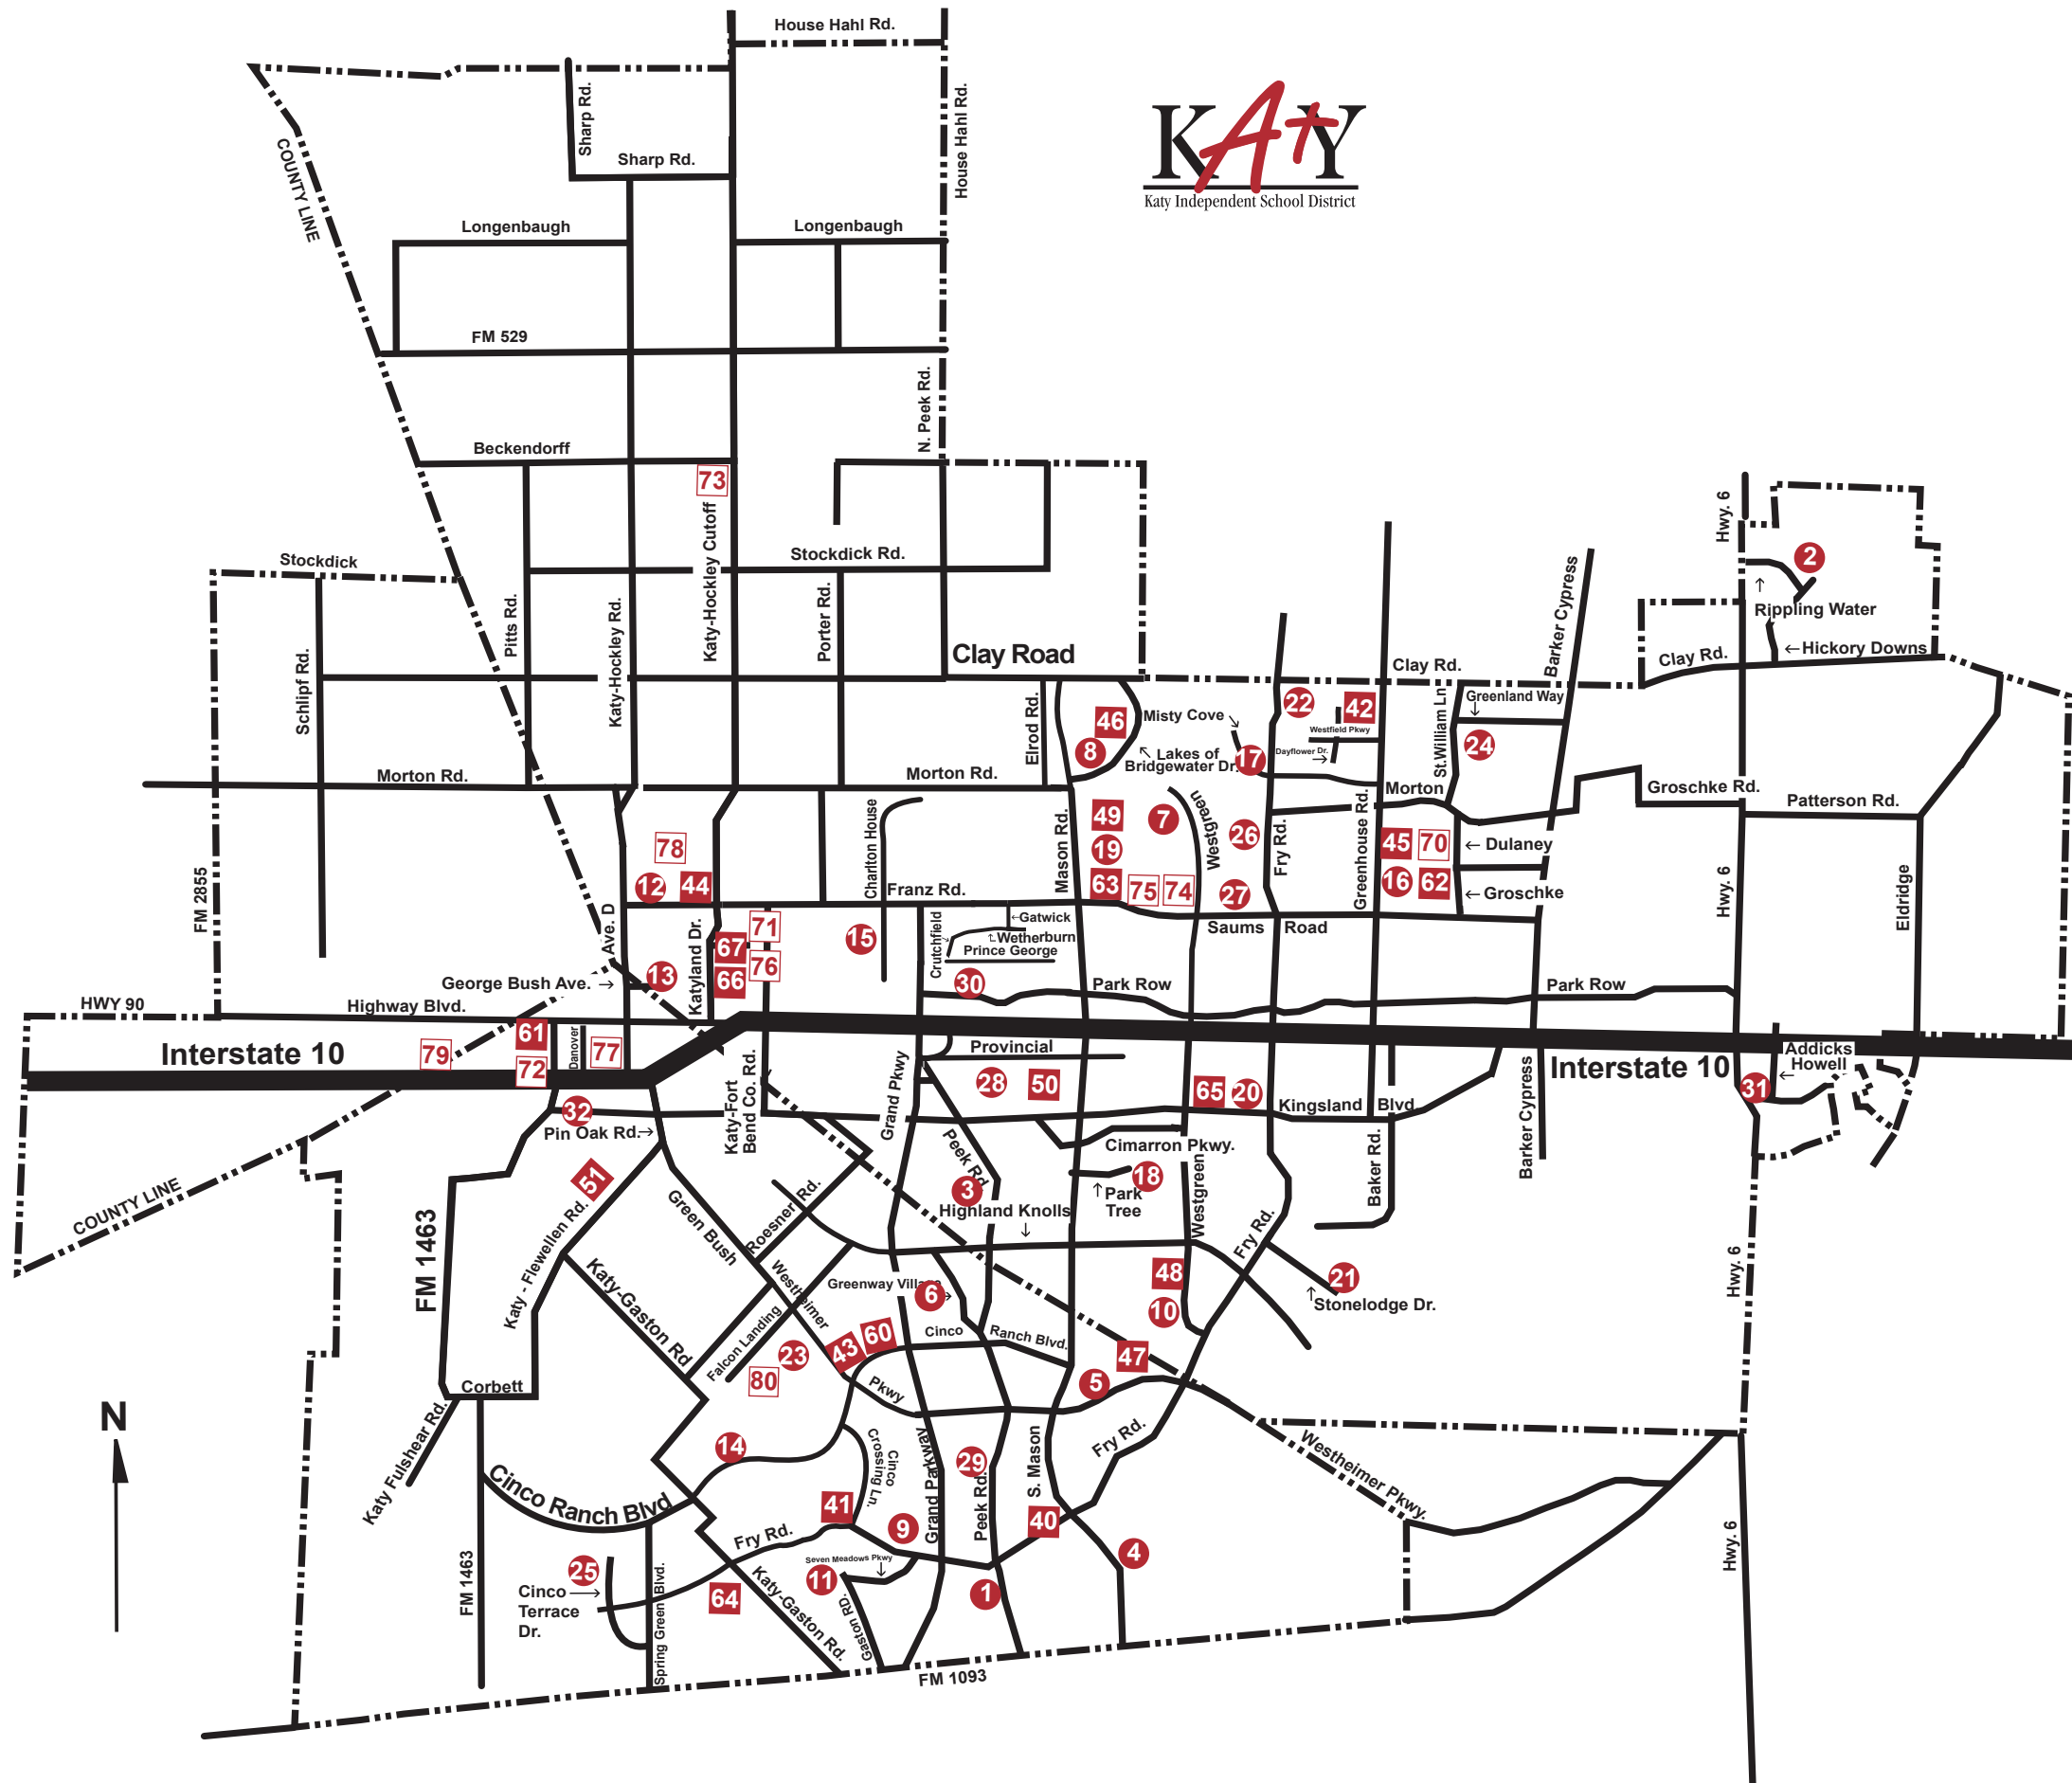

Katy ISD Map

Elementary Schools

- 1 Roosevelt Alexander Elementary
- 2 Bear Creek Elementary
- 3 Cimarron Elementary
- 4 Sue Creech Elementary
- 5 Jo Ella Exley Elementary
- 6 Edna Mae Fielder Elementary
- 7 Franz Elementary
- 8 Loraine T. Golbow Elementary
- 9 Michael L. Griffin Elementary
- 10 Jeanette Hayes Elementary
- 11 Bonnie Holland Elementary
- 12 Zelma Hutsell Elementary
- 13 Katy Elementary
- 14 Odessa Kilpatrick Elementary
- 15 Robert E. King Elementary
- 16 Mayde Creek Elementary
- 17 Polly Ann McRoberts Elementary
- 18 Memorial Parkway Elementary
- 19 Morton Ranch Elementary
- 20 Nottingham Country Elementary
- 21 Hazel S. Pattison Elementary
- 22 Jack & Sharon Rhoads Elementary
- 23 Roberta Wright Rylander Elementary
- 24 Jean & Betty Schmalz Elementary
- 25 Stan C. Stanley Elementary
- 26 Ursula Stephens Elementary
- 27 Sundown Elementary
- 28 West Memorial Elementary
- 29 James Williams Elementary
- 30 Diane Winborn Elementary
- 31 Maurice L. Wolfe Elementary
- 32 WoodCreek Elementary

Secondary Schools

- 40 Rodger & Ellen Beck Junior High
- 41 Beckendorff Junior High
- 42 Cardiff Junior High
- 43 Cinco Ranch Junior High
- 44 Katy Junior High
- 45 Mayde Creek Junior High
- 46 T.H. McDonald Junior High
- 47 Garland McMeans Junior High
- 48 Memorial Parkway Junior High
- 49 Morton Ranch Junior High
- 50 West Memorial Junior High
- 51 WoodCreek Junior High
- 60 Cinco Ranch High
- 61 Katy High
- 62 Mayde Creek High
- 63 Morton Ranch High
- 64 Seven Lakes High
- 65 James E. Taylor High
- 66 Arthur Miller Career & Technology Center
- 67 Martha Raines High School Opportunity Awareness Center

Central Facilities

- 70 East Transportation Center
- 71 ECI Project TYKE / PPCD
- 72 Educational Support Complex
  Leonard Merrell Center
  Morgan Rodeo Arena and Robinson Pavilion
- 73 Gerald D. Young Agricultural Facility
- 74 Law Enforcement Center
- 75 Maintenance and Operations Center
- 76 Rhodes Stadium
- 77 Storage Annex
- 78 Support Services Complex
  Nutrition and Food Service
  Publications and Printing
  Purchasing
  Warehouse-Distribution Center
  West Transportation Center
- 79 Welch Outdoor Learning Center
- 80 South Transportation Center