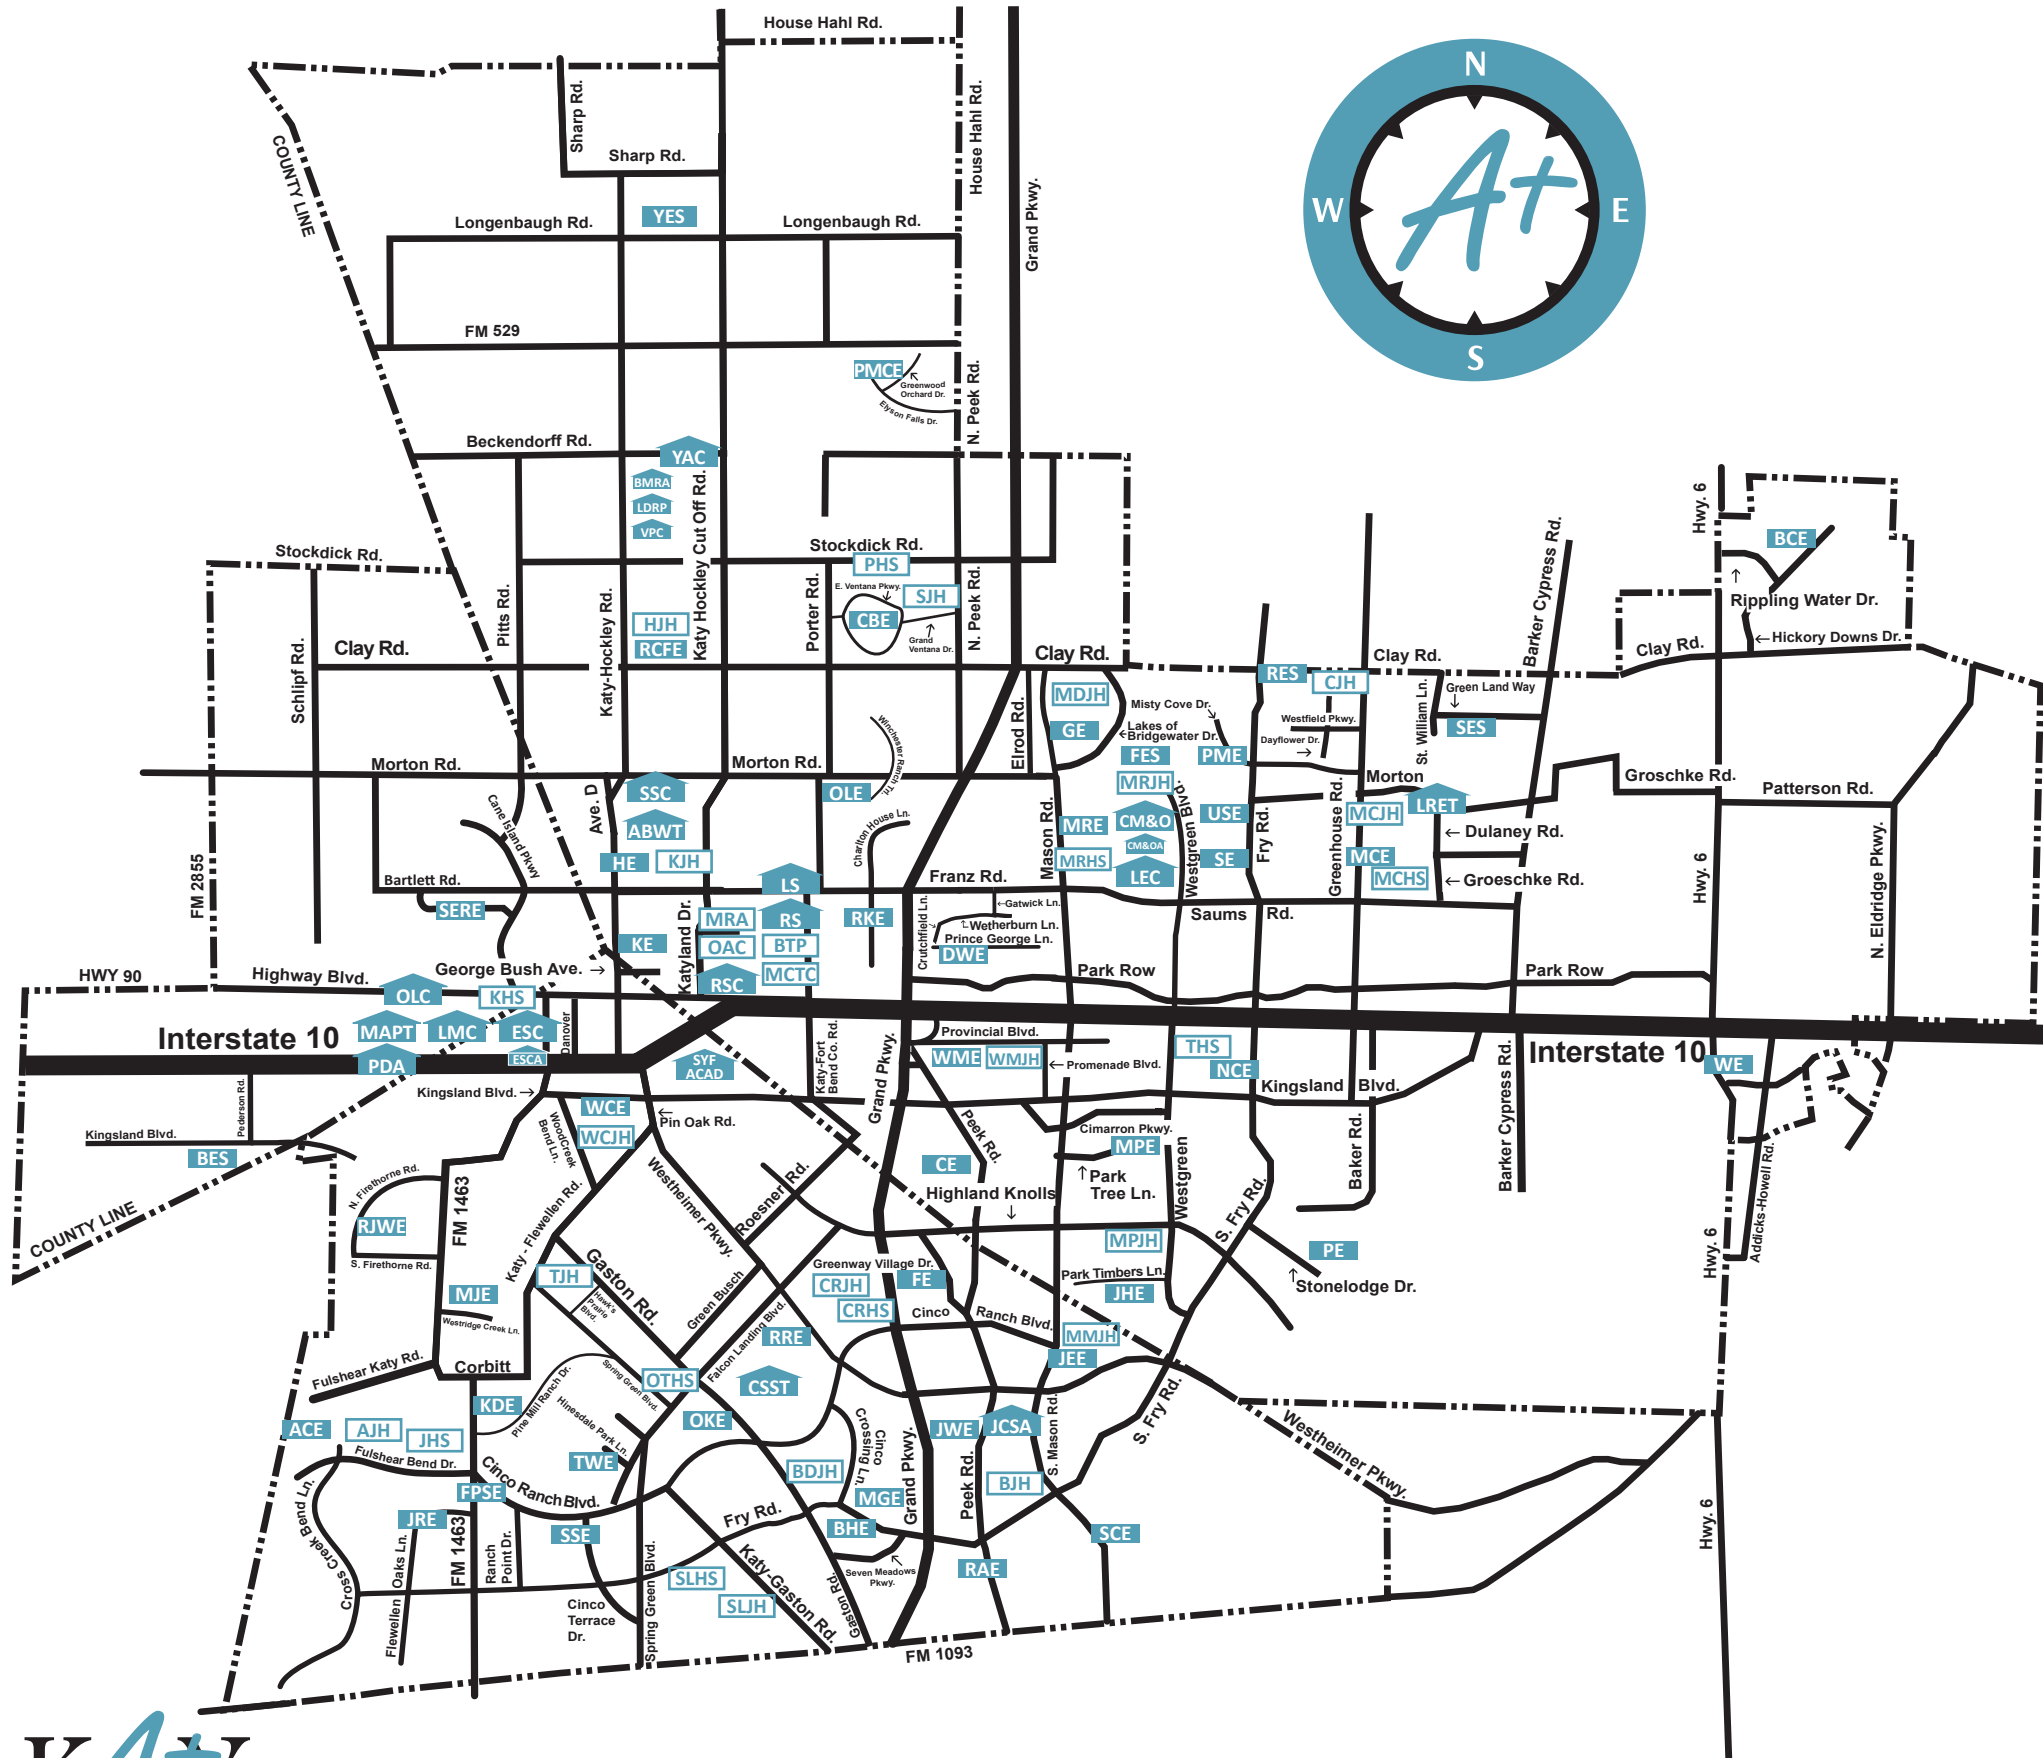

Katy ISD Map

Elementary Schools

- **RAE** Roosevelt Alexander Elementary
- **BCE** Bear Creek Elementary
- **CBE** Catherine Bethke Elementary
- **BES** Robert & Felice Bryant Elementary
- **ACE** Amy Campbell Elementary
- **CE** Cimarron Elementary
- **SCE** Sue Creech Elementary
- **KDE** James & Keiko Davidson Elementary
- **JEE** Jo Ella Exley Elementary
- **RCFE** Russell & Cindie Faldyn Elementary
- **FE** Edna Mae Fielder Elementary
- **FES** Franz Elementary
- **GE** Loraine T. Golbow Elementary
- **MGE** Michael L. Griffin Elementary
- **JHE** Jeanette Hayes Elementary
- **BHE** Bonnie Holland Elementary
- **HE** Zelma Hutsell Elementary
- **MJE** MayDell Jenks Elementary
- **KE** Katy Elementary
- **OKE** Odessa Kilpatrick Elementary
- **RKE** Robert E. King Elementary
- **OLE** Olga Leonard Elementary
- **MCE** Mayde Creek Elementary
- **PMCE** Peter H. McElwain Elementary
- **PME** Polly Ann McRoberts Elementary
- **MPE** Memorial Parkway Elementary
- **MRE** Morton Ranch Elementary
- **NCE** Nottingham Country Elementary
- **PE** Hazel S. Pattison Elementary
- **JRE** James E. Randolph Elementary
- **RES** Jack & Sharon Rhoads Elementary
- **SERE** Steve & Elaine Robertson Elementary
- **RRE** Roberta Wright Rylander Elementary
- **SES** Jean & Betty Schmalz Elementary
- **FPSE** Fred & Patti Shafer Elementary
- **SSE** Stan C. & Patsy Stanley Elementary
- **USE** Ursula Stephens Elementary
- **SE** Sundown Elementary
- **WME** West Memorial Elementary
- **JWE** James Williams Elementary
- **TWE** Tom Wilson Elementary
- **DWE** Diane Winborn Elementary
- **WE** Maurice L. Wolfe Elementary
- **RJWE** Ray & Jamie Wolman Elementary
- **WCE** WoodCreek Elementary
- **YES** David & Terri Youngblood Elementary

Secondary Schools

- **AJH** Joe M. Adams Junior High
- **BJH** Rodger & Ellen Beck Junior High
- **BDJH** Beckendorff Junior High
- **CJH** Cardiff Junior High
- **CRJH** Cinco Ranch Junior High
- **HJH** Haskett Junior High
- **KJH** Katy Junior High
- **MCJH** Mayde Creek Junior High
- **MDJH** T.H. McDonald Junior High
- **MMJH** Garland McMeans Junior High
- **MPJH** Memorial Parkway Junior High
- **MRJH** Morton Ranch Junior High
- **SLJH** Seven Lakes Junior High
- **SJH** Stockdick Junior High
- **TJH** James & Sharon Tays Junior High
- **WMJH** West Memorial Junior High
- **WCJH** WoodCreek Junior High
- **CRHS** Cinco Ranch High School
- **JHS** Jordan High School
- **KHS** Katy High School
- **MCHS** Mayde Creek High School
- **MRHS** Morton Ranch High School
- **PHS** Patricia E. Paetow High School
- **SLHS** Seven Lakes High School
- **THS** James E. Taylor High School
- **OTHS** Obra D. Tompkins High School
- **MCTC** Arthur Miller Career & Technology Center
- **MRA** Martha Raines Academy
- **OAC** Opportunity Awareness Center
- **BTP** Behavior Transition Program

Central Facilities